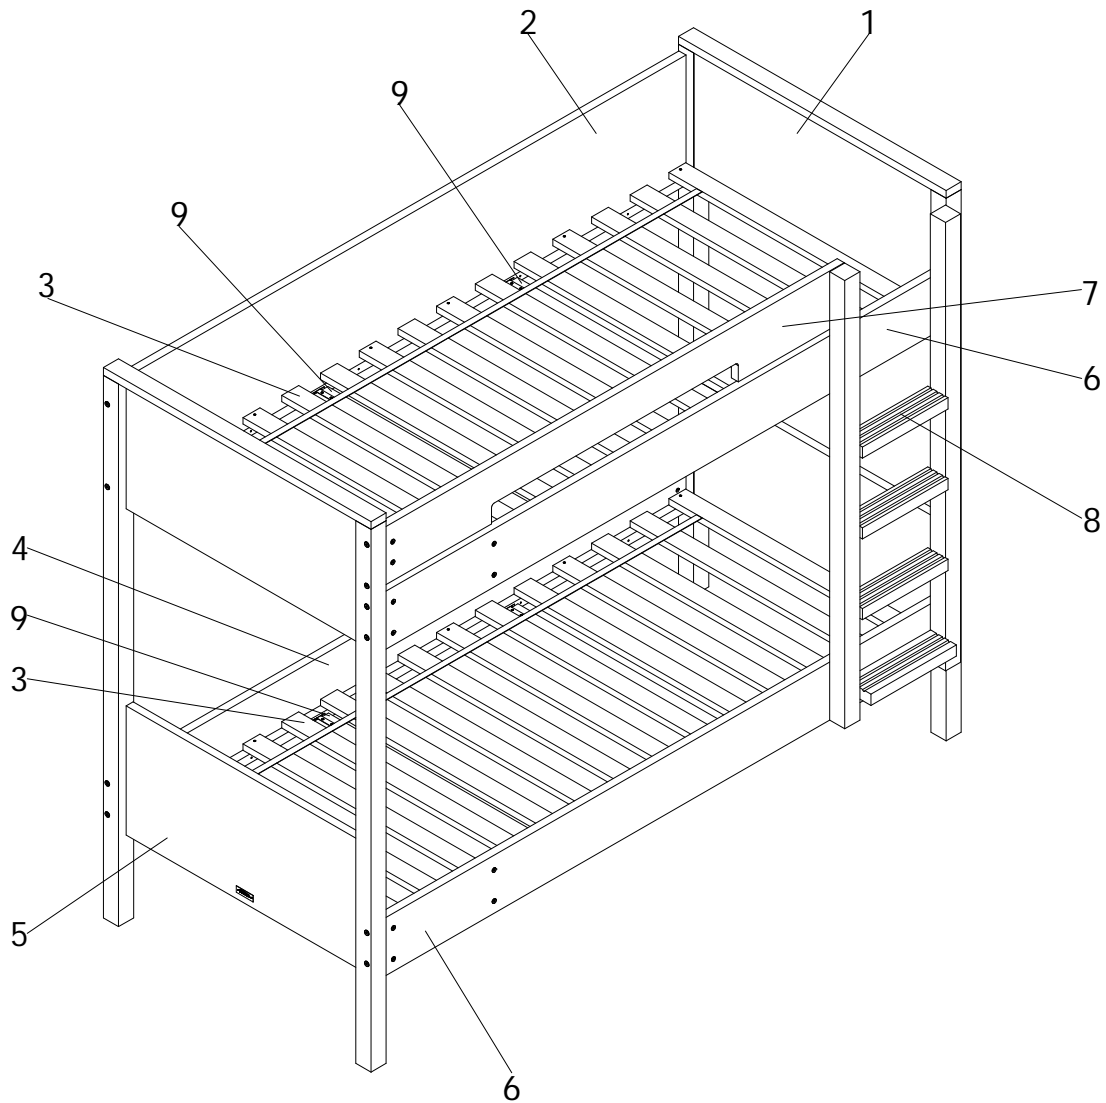

bopita®

ASSEMBLY INSTRUCTION
MONTAGE HANDLEIDING
MONTAGE ANLEITUNG
NOTICE DE MONTAGE
MANUAL DE MONTAJE

UK
NL
D
F
ESP

MODEL : M&M
TYPE : BUNKBED
COLOUR : WHITE
ART.CODE : 6146.11.

Distributor:

BOPITA
Edisonweg 3, 6662 NW Elst
The Netherlands

www.bopita.com

09.02.2011.

A 	B 	C 	D 	E 
1X M6X100 18X		M6X35 10X M6		18X 3,5X25 16X
artcode: 445001		artcode: 441028		artcode: 441013
artcode: 442004		artcode: 431008		
F 	G 	H 	I 	J 
3,5X16 16X		8X		8X Ø8x40 18X 3,5X35 24X
artcode: 431006		artcode: 446108		artcode: 446107
artcode: 446108		artcode: 446107		artcode: 431023
				K 
				12X
				artcode: