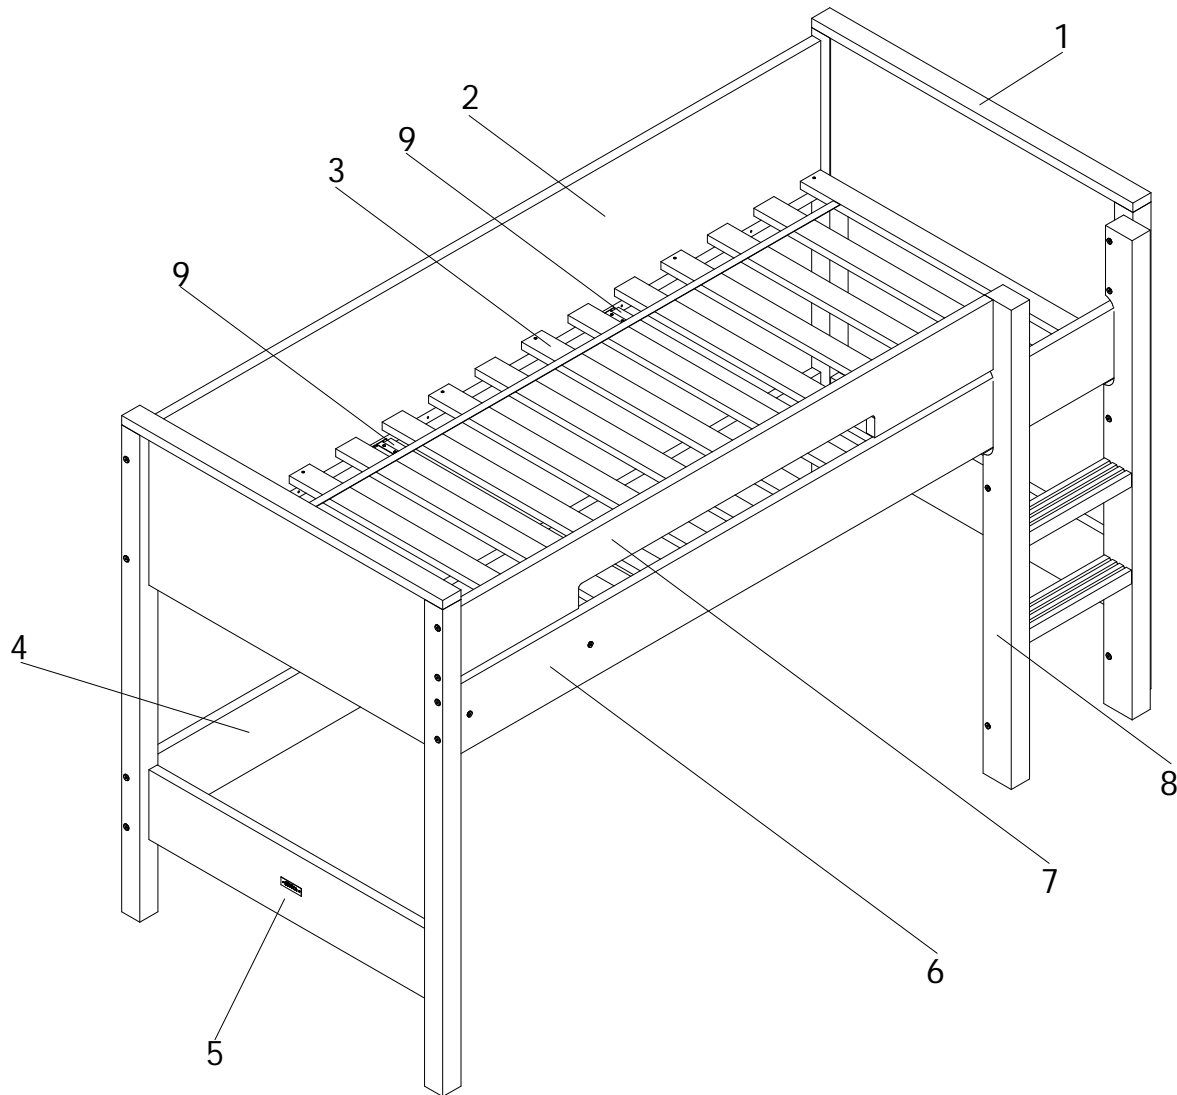

bopita®

ASSEMBLY INSTRUCTION
MONTAGE HANDLEIDING
MONTAGE ANLEITUNG
NOTICE DE MONTAGE
MANUAL DE MONTAJE

UK
NL
D
F
ESP

MODEL : M&M
TYPE : HALF HIGHSLEEPER
COLOUR : RED
ART.CODE : 2746.06.

Distributor:

BOPITA
Edisonweg 3, 6662 NW Elst
The Netherlands

www.bopita.com

12.08.2010.

A	B	C	D	E	F
					
M6X100 16X	M6X70 2X	M6X35 2X	M6 16X	3,5X25 8X	10X
artcode: 441028	artcode: 441019	artcode: 441013	artcode: 442004	artcode: 431008	artcode:
G	H	I	J	K	L
					
3,5X16 8X	4X	4X	Ø8x40 16X	3,5X35 12X	2X
artcode: 431006	artcode: 446108	artcode: 446107	artcode:	artcode: 431023	artcode: 441001

M

1X
artcode: 445001