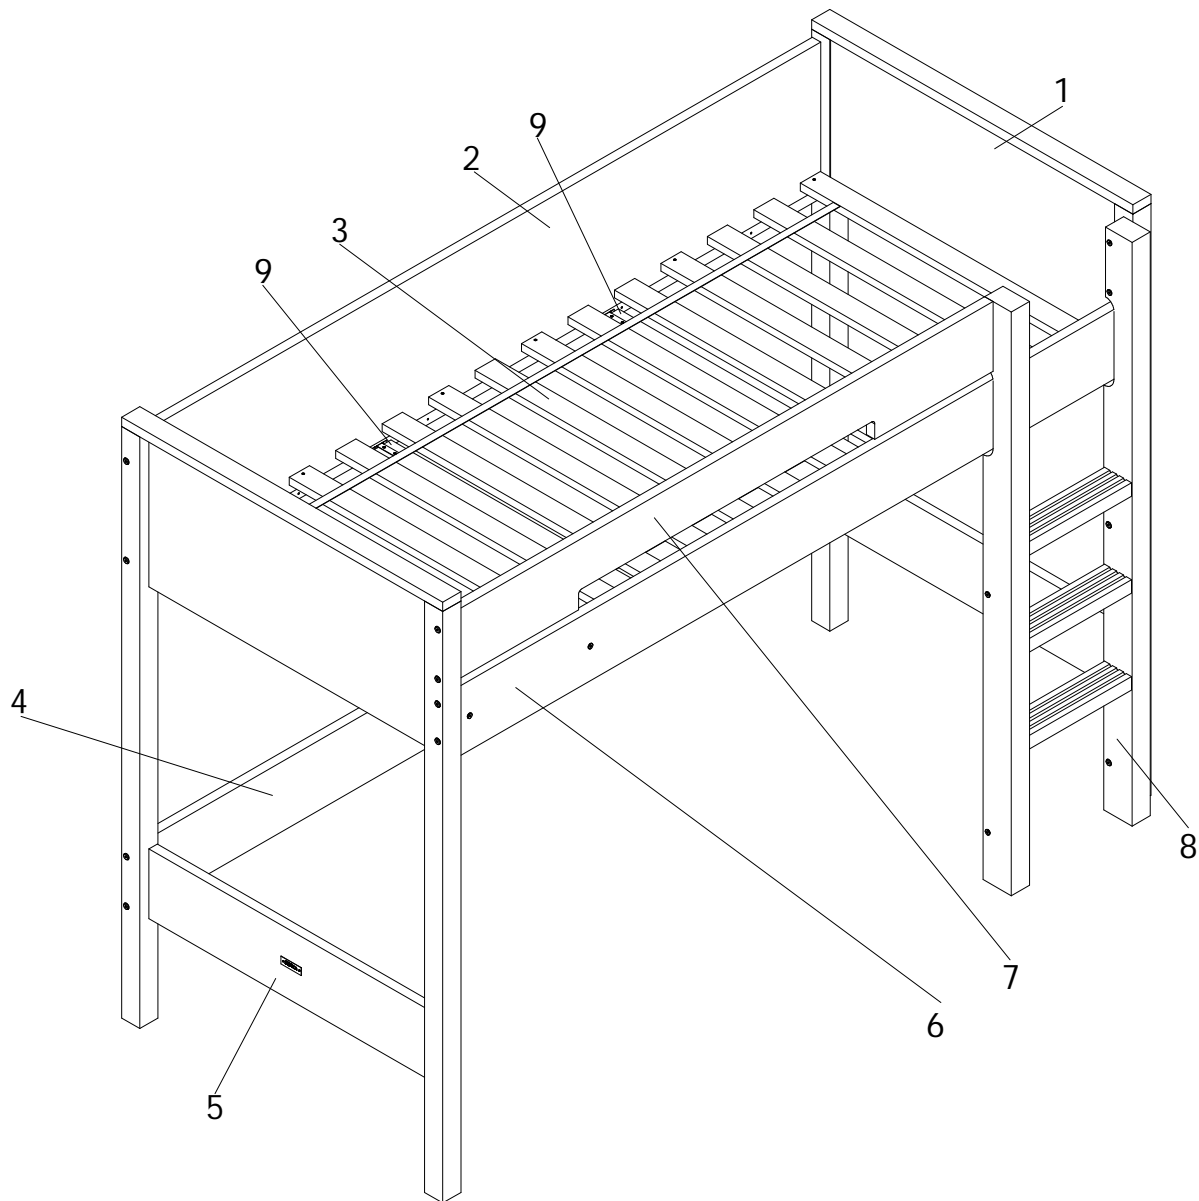

bopita®

ASSEMBLY INSTRUCTION
MONTAGE HANDLEIDING
MONTAGE ANLEITUNG
NOTICE DE MONTAGE
MANUAL DE MONTAJE

UK
NL
D
F
ESP

MODEL : M&M
TYPE : HIGHSLEEPER
COLOUR : WHITE
ART.CODE : 2946.11.

Distributor:

BOPITA
Edisonweg 3, 6662 NW Elst
The Netherlands

www.bopita.com

23.11.2010.

A	B	C	D	E	F
					
M6X100 16X	M6X70 2X	M6X35 2X	M6 16X	3,5X25 8X	10X
artcode: 441028	artcode: 441019	artcode: 441013	artcode: 442004	artcode: 431008	artcode:
G	H	I	J	K	L
					
3,5X16 8X	4X	4X	4X Ø8x40 16X	3,5X35 12X	M6X10 2X
artcode: 431006	artcode: 446108	artcode: 446107	artcode:	artcode: 431023	artcode: 441001

M

1X
artcode: 445001