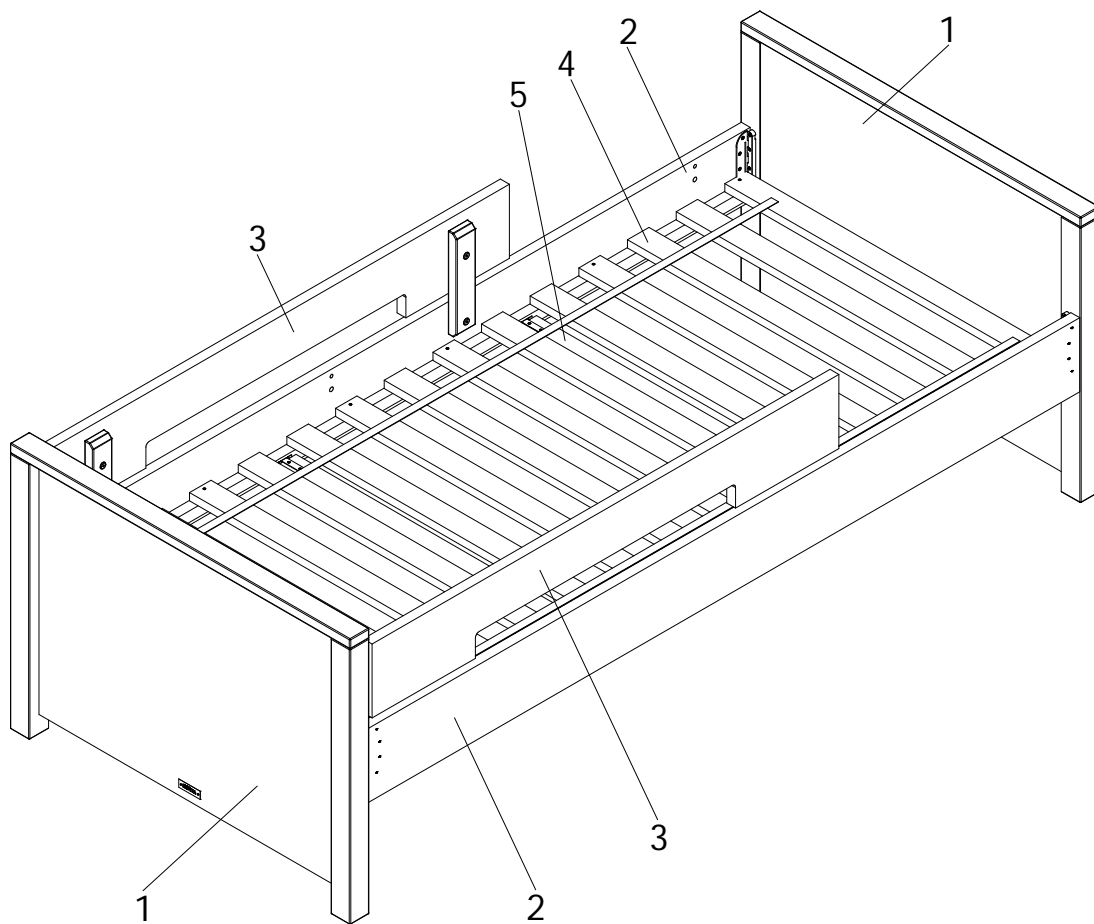

bopita[®]

ASSEMBLY INSTRUCTION
MONTAGE HANDLEIDING
MONTAGE ANLEITUNG
NOTICE DE MONTAGE
MANUAL DE MONTAJE

UK
NL
D
F
ESP

MODEL : JONNE
TYPE : 90X200
COLOUR : WHITE
ART.CODE : 5499.11.

Distributor:

BOPITA
Edisonweg 3, 6662 NW Elst
The Netherlands

www.bopita.com

04.06.2009.

A	B	C	D	E	F
4X	2X	2X	4X	4X	4,5x20 16X
artcode: 973040	artcode: 973040	artcode: 973040	artcode: 446107	artcode: 446108	artcode: 431015
G	H	I	J	K	L
4X30 16X	3,5X16 8X	3,5X25 8X	3,5X35 12X	Ø8X40 12X	M6X35 8X
artcode: 431024	artcode: 431006	artcode: 431008	artcode: 431023	artcode:	artcode: 441014