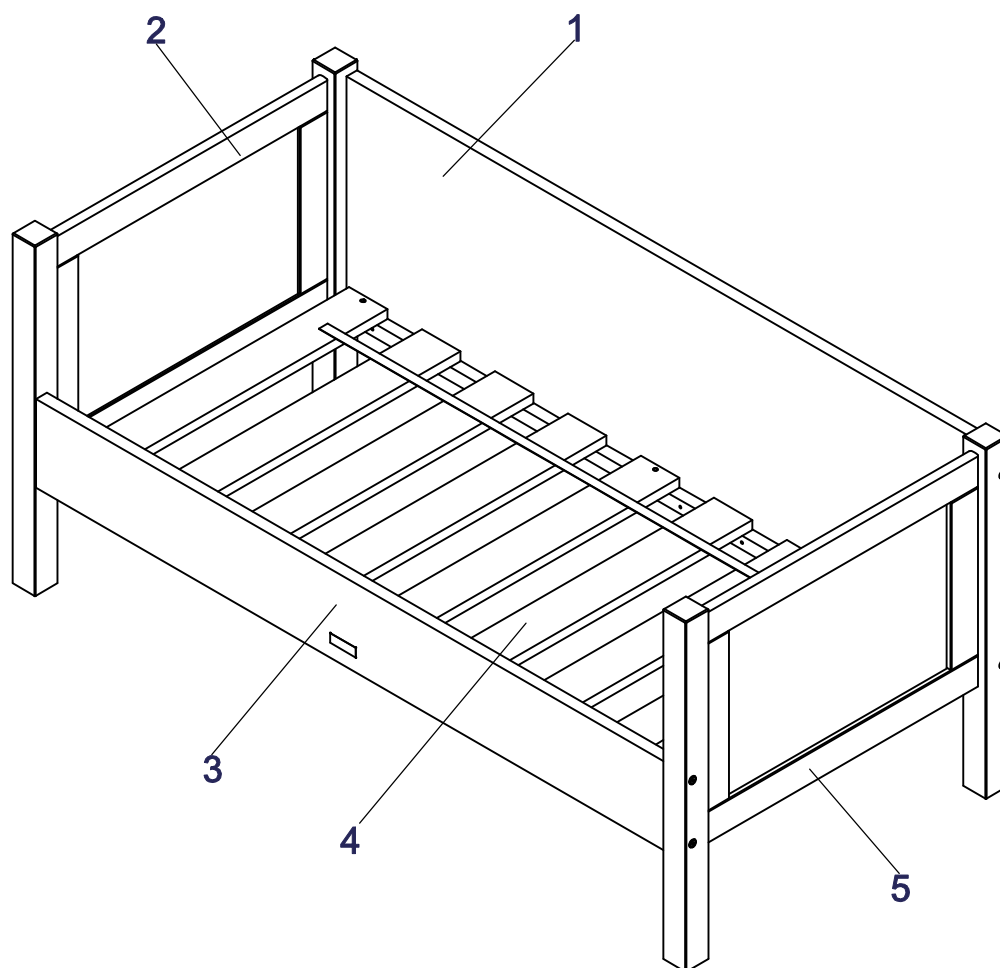

bopita®

ASSEMBLY INSTRUCTION
MONTAGE HANDLEIDING
MONTAGE ANLEITUNG
NOTICE DE MONTAGE
MANUAL DE MONTAJE

UK
NL
D
F
ESP

MODEL :M&M
TYPE :BED TOM
COLOUR :WHITE
ART.CODE :4157.11.

Distributor:

BOPITA
Edisonweg 3, 6662 NW Elst
The Netherlands

www.bopita.com

10.11.2008.

			
M6X100 8X	M6 8X	1X	Ø8X40 8X
artcode: 441028		artcode: 442004	

bopita®

ASSEMBLY INSTRUCTION
MONTAGE HANDLEIDING
MONTAGE ANLEITUNG
NOTICE DE MONTAGE
MANUAL DE MONTAJE

UK
NL
D
F
ESP

MODEL :
TYPE :DRAWER 70X150
COLOUR :WHITE
ART.CODE :5872.11.

Distributor:

BOPITA
Edisonweg 3, 6662 NW Elst
The Netherlands

www.bopita.com

26.08.2009.

A	B	C	D	E	F
					
18X	18X	Ø8X35	28X	3,5X30	4X
4X	4X	4X16	8X		
artcode:444003	artcode:444004	artcode:	artcode:431009	artcode:973006	artcode:431011