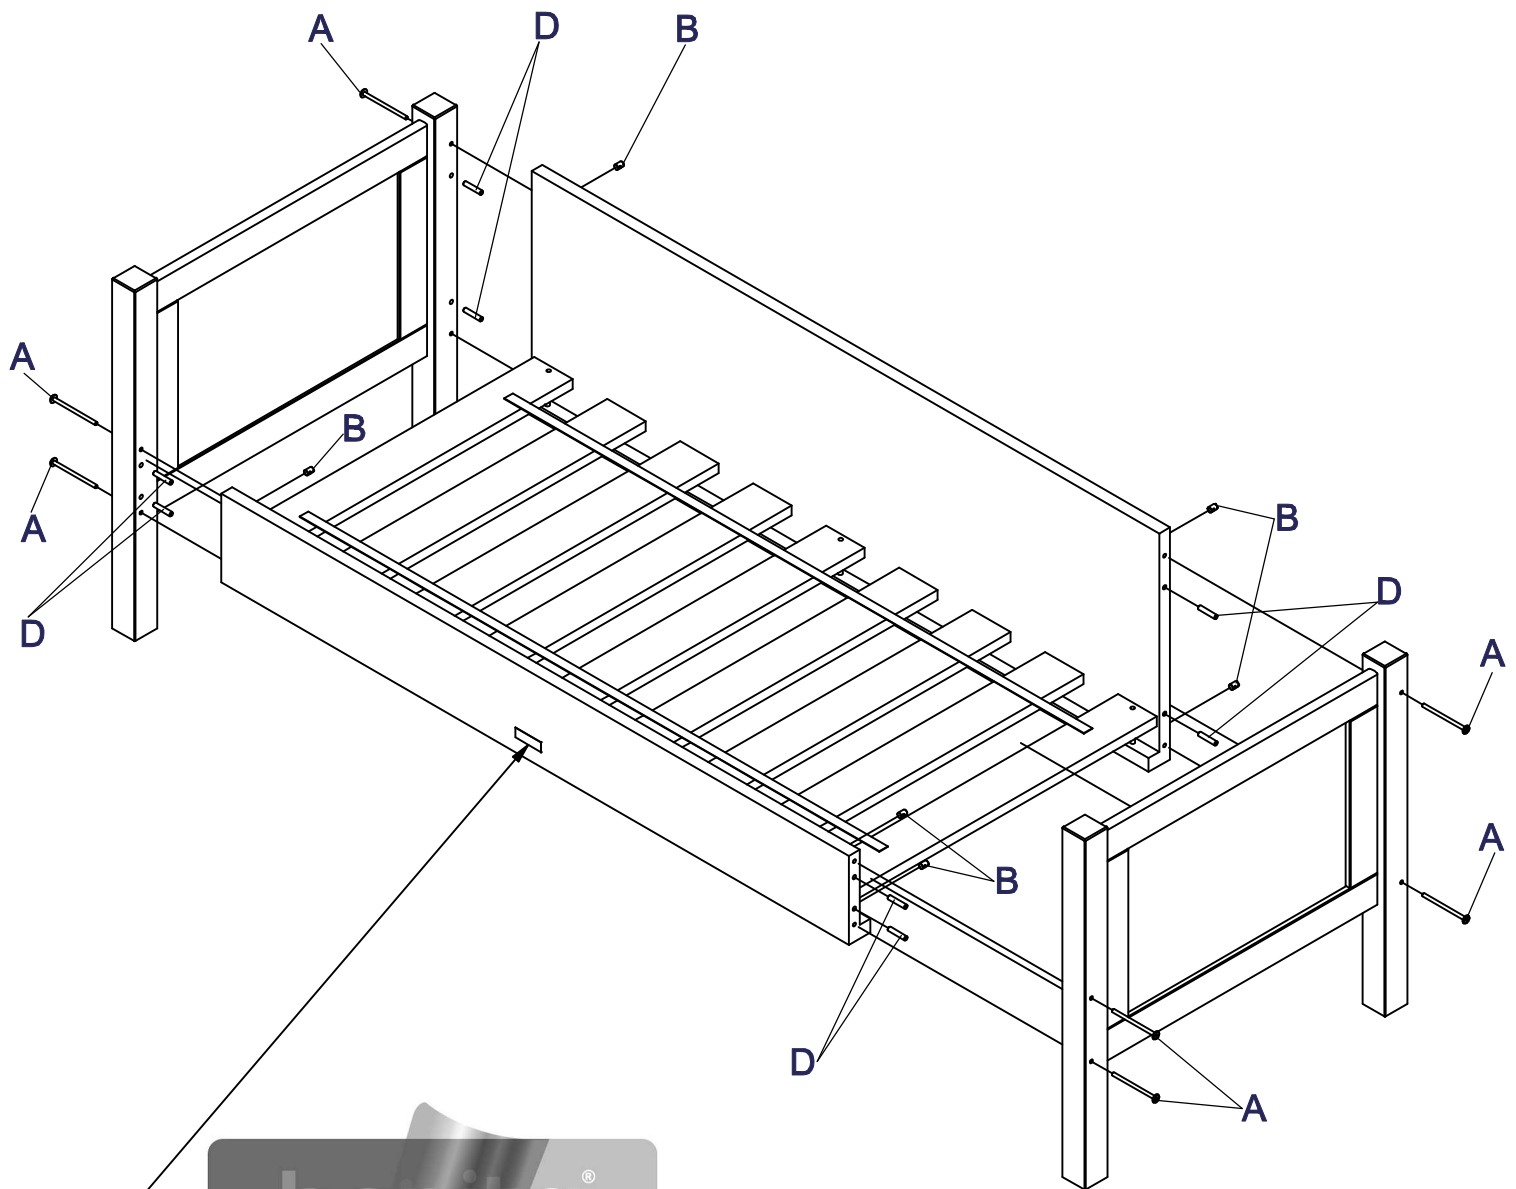

bopita®

ASSEMBLY INSTRUCTION
MONTAGE HANDLEIDING
MONTAGE ANLEITUNG
NOTICE DE MONTAGE
MANUAL DE MONTAJE

UK
NL
D
F
ESP

MODEL :M&M
TYPE :BED TOM
COLOUR :WHITE
ART.CODE :4157.11.

Distributor:

BOPITA
Edisonweg 3, 6662 NW Elst
The Netherlands

www.bopita.com

10.11.2008.

			
M6X100 8X	M6 8X	1X	Ø8X40 8X
artcode: 441028		artcode: 442004	

bopita®

ASSEMBLY INSTRUCTION
MONTAGE HANDLEIDING
MONTAGE ANLEITUNG
NOTICE DE MONTAGE
MANUAL DE MONTAJE

UK
NL
D
F
ESP

MODEL :
TYPE :DRAWER 70X150
COLOUR :WHITE
ART.CODE :5872.11.

Distributor:

BOPITA
Edisonweg 3, 6662 NW Elst
The Netherlands

www.bopita.com

26.08.2009.

A	B	C	D	E	F
					
18X	18X	Ø8X35	28X	3,5X30	4X
4X	4X	4X16	8X		
artcode:444003	artcode:444004	artcode:	artcode:431009	artcode:973006	artcode:431011