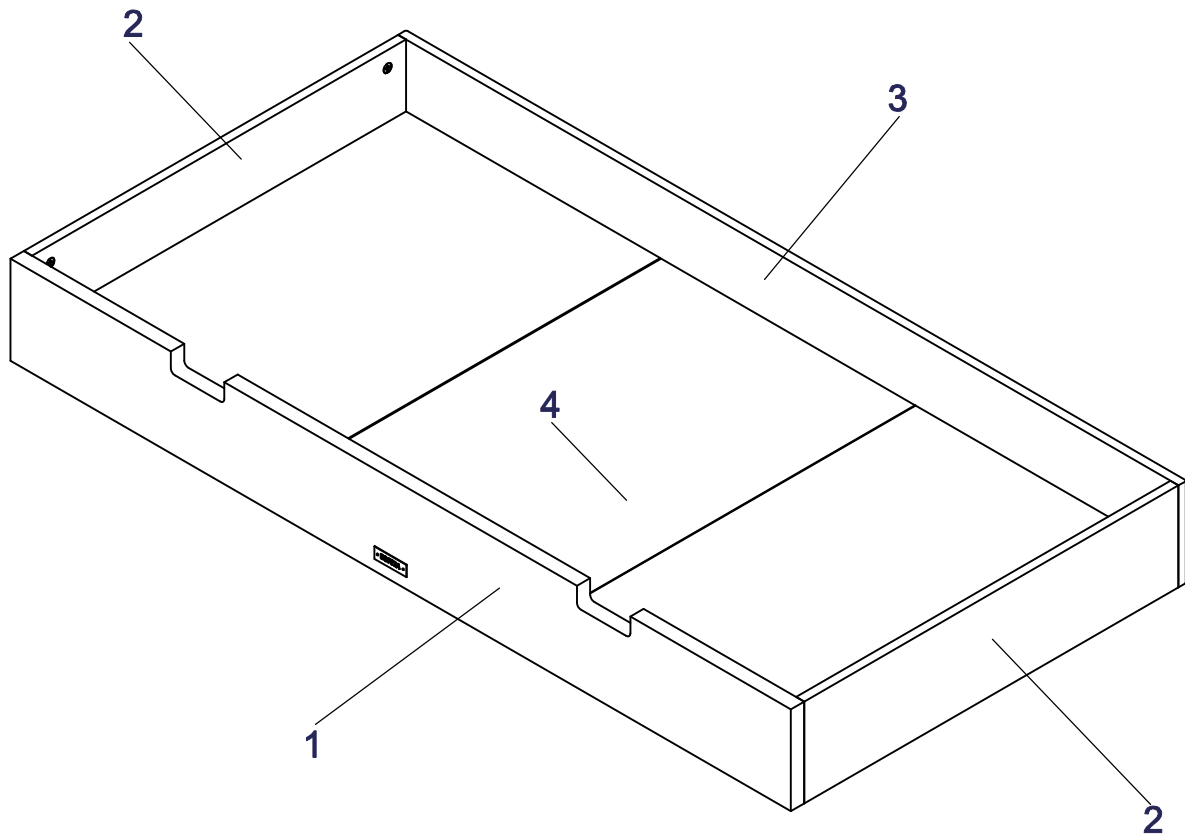

bopita®

ASSEMBLY INSTRUCTION
MONTAGE HANDLEIDING
MONTAGE ANLEITUNG
NOTICE DE MONTAGE
MANUAL DE MONTAJE

UK
NL
D
F
ESP

MODEL :M&M
TYPE :BED TOM
COLOUR :WHITE
ART.CODE :4157.11.

Distributor:

BOPITA
Edisonweg 3, 6662 NW Elst
The Netherlands

www.bopita.com

10.11.2008.

			
M6X100 8X	M6 8X	1X	Ø8X40 8X
artcode: 441028		artcode: 442004	

bopita®

ASSEMBLY INSTRUCTION
MONTAGE HANDLEIDING
MONTAGE ANLEITUNG
NOTICE DE MONTAGE
MANUAL DE MONTAJE

UK
NL
D
F
ESP

MODEL :
TYPE :DRAWER 70X150
COLOUR :WHITE
ART.CODE :5872.11.

Distributor:

BOPITA
Edisonweg 3, 6662 NW Elst
The Netherlands

www.bopita.com

26.08.2009.

A	B	C	D	E	F
					
18X	18X	Ø8X35	28X	3,5X30	4X
4X	4X	4X16	8X		
artcode:444003	artcode:444004	artcode:	artcode:431009	artcode:973006	artcode:431011