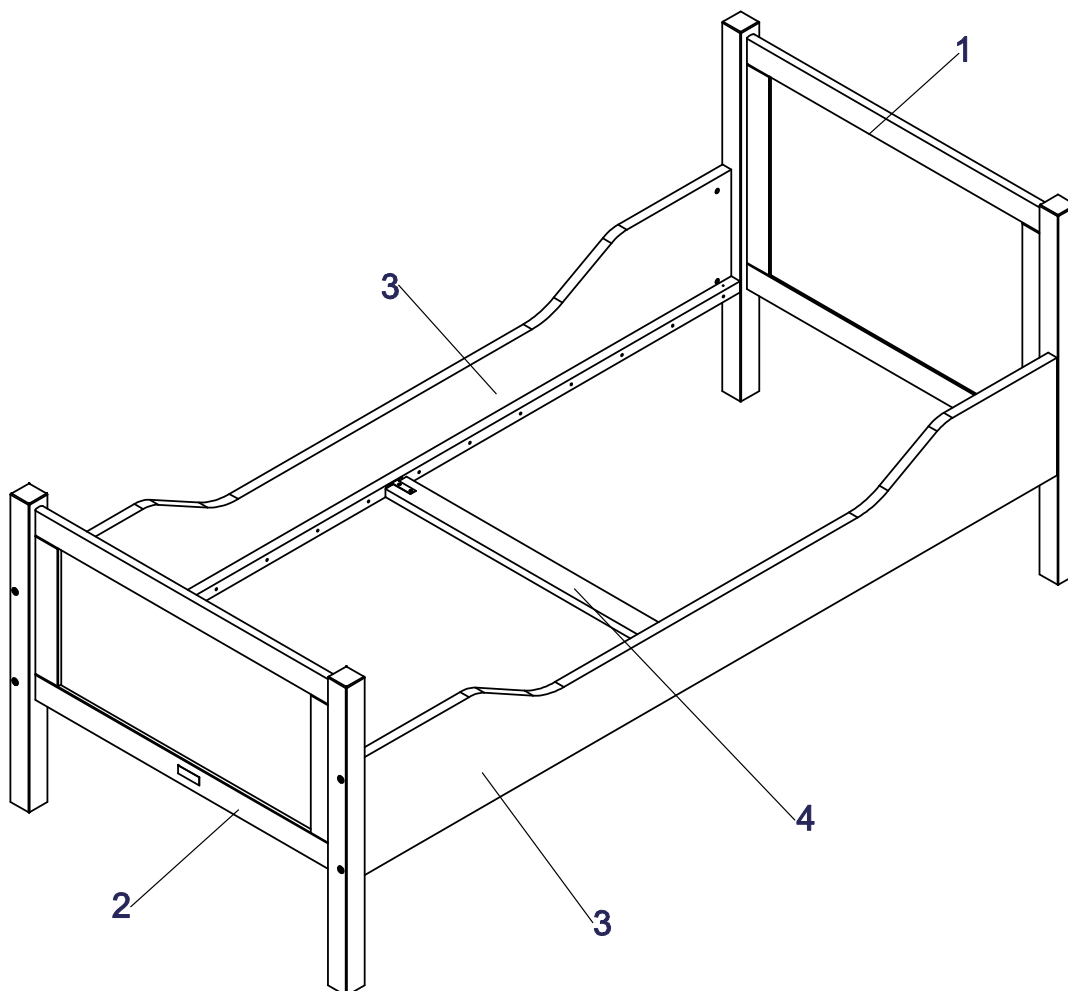

bopita®

ASSEMBLY INSTRUCTION
MONTAGE HANDLEIDING
MONTAGE ANLEITUNG
NOTICE DE MONTAGE
MANUAL DE MONTAJE

UK
NL
D
F
ESP

MODEL
TYPE
COLOUR
ART.CODE

:M&M
:BED 90X200
:WHITE
:5446.11.

Distributor:

BOPITA
Edisonweg 3, 6662 NW Elst
The Netherlands

www.bopita.com

17.01.2008.

 A M6X100 8X	 B M6 8X	 C 8X 3,5X25 4X	 D 3,5X25 4X	 E 2X
artcode:441028	artcode:442004	artcode:	artcode:431008	artcode:446107
 F 3,5X16 4X	 G 2X	 H 1X		
artcode:431006	artcode:446108	artcode:445001		

bopita®

ASSEMBLY INSTRUCTION
MONTAGE HANDLEIDING
MONTAGE ANLEITUNG
NOTICE DE MONTAGE
MANUAL DE MONTAJE

UK
NL
D
F
ESP

MODEL :
TYPE :DRAWER 90X200
COLOUR :WHITE
ART.CODE :5873.11.

Distributor:

BOPITA
Edisonweg 3, 6662 NW Elst
The Netherlands

www.bopita.com

05.03.2008.

<p>A</p>  <p>18X</p>	<p>B</p>  <p>18X</p>	<p>C</p>  <p>Ø8X35</p>	<p>D</p>  <p>28X 3,5X30</p>	<p>E</p>  <p>4X</p>	<p>F</p>  <p>6X 4X16</p>
artcode:444003		artcode:444004		artcode:431009	
artcode:		artcode:		artcode:973006	
artcode:		artcode:		artcode:431011	