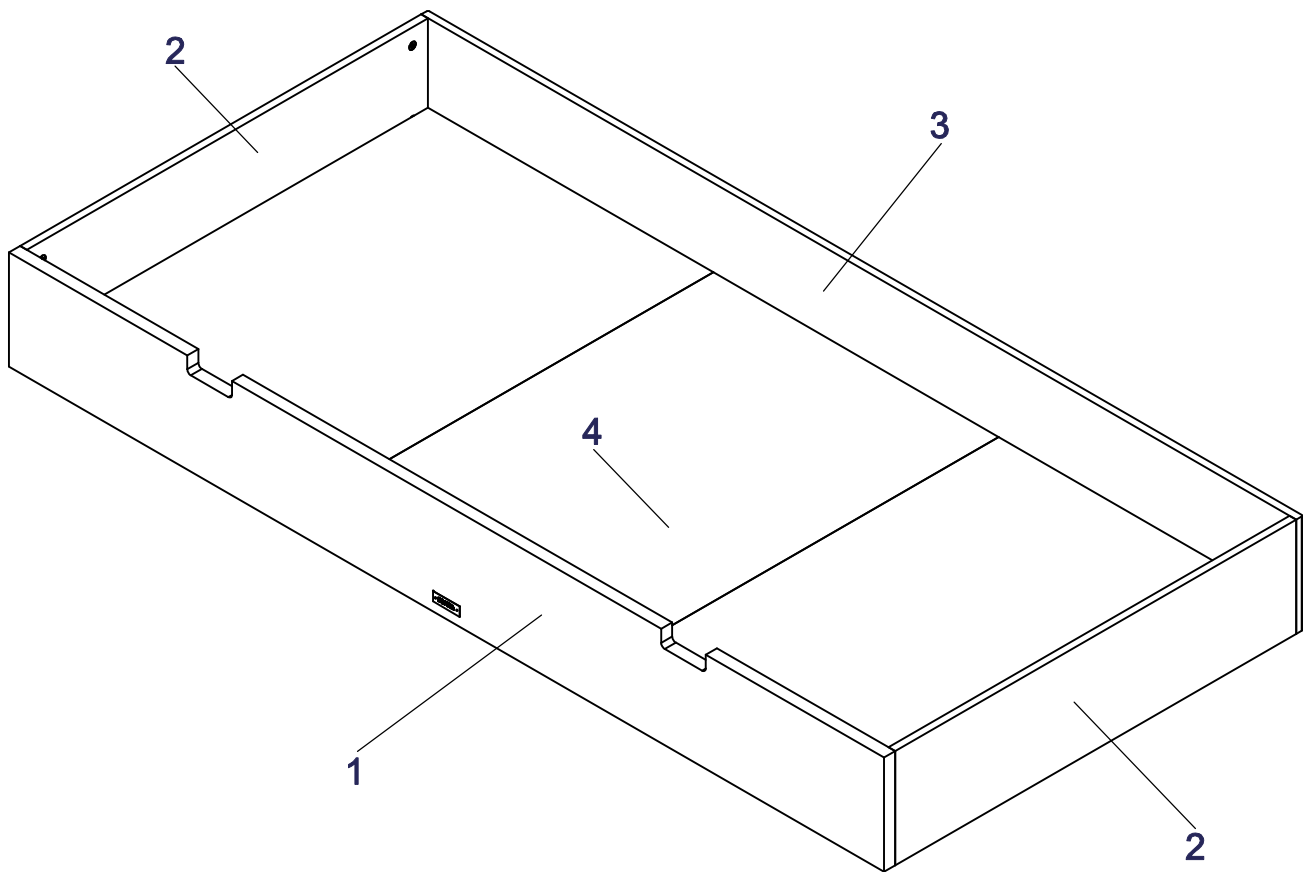

bopita®

ASSEMBLY INSTRUCTION
MONTAGE HANDLEIDING
MONTAGE ANLEITUNG
NOTICE DE MONTAGE
MANUAL DE MONTAJE

UK
NL
D
F
ESP

MODEL
TYPE
COLOUR
ART.CODE

:M&M
:BED 90X200
:WHITE
:5446.11.

Distributor:

BOPITA
Edisonweg 3, 6662 NW Elst
The Netherlands

www.bopita.com

17.01.2008.

 A M6X100 8X	 B M6 8X	 C 8X 3,5X25 4X	 D 3,5X25 4X	 E 2X
artcode:441028	artcode:442004	artcode:	artcode:431008	artcode:446107
 F 3,5X16 4X	 G 2X	 H 1X		
artcode:431006	artcode:446108	artcode:445001		

bopita®

ASSEMBLY INSTRUCTION
MONTAGE HANDLEIDING
MONTAGE ANLEITUNG
NOTICE DE MONTAGE
MANUAL DE MONTAJE

UK
NL
D
F
ESP

MODEL :
TYPE :DRAWER 90X200
COLOUR :WHITE
ART.CODE :5873.11.

Distributor:

BOPITA
Edisonweg 3, 6662 NW Elst
The Netherlands

www.bopita.com

05.03.2008.

<p>A</p>  <p>18X</p>	<p>B</p>  <p>18X</p>	<p>C</p>  <p>Ø8X35</p>	<p>D</p>  <p>28X 3,5X30</p>	<p>E</p>  <p>4X</p>	<p>F</p>  <p>6X 4X16</p>
artcode:444003		artcode:444004		artcode:431009	
artcode:		artcode:		artcode:973006	
artcode:		artcode:		artcode:431011	