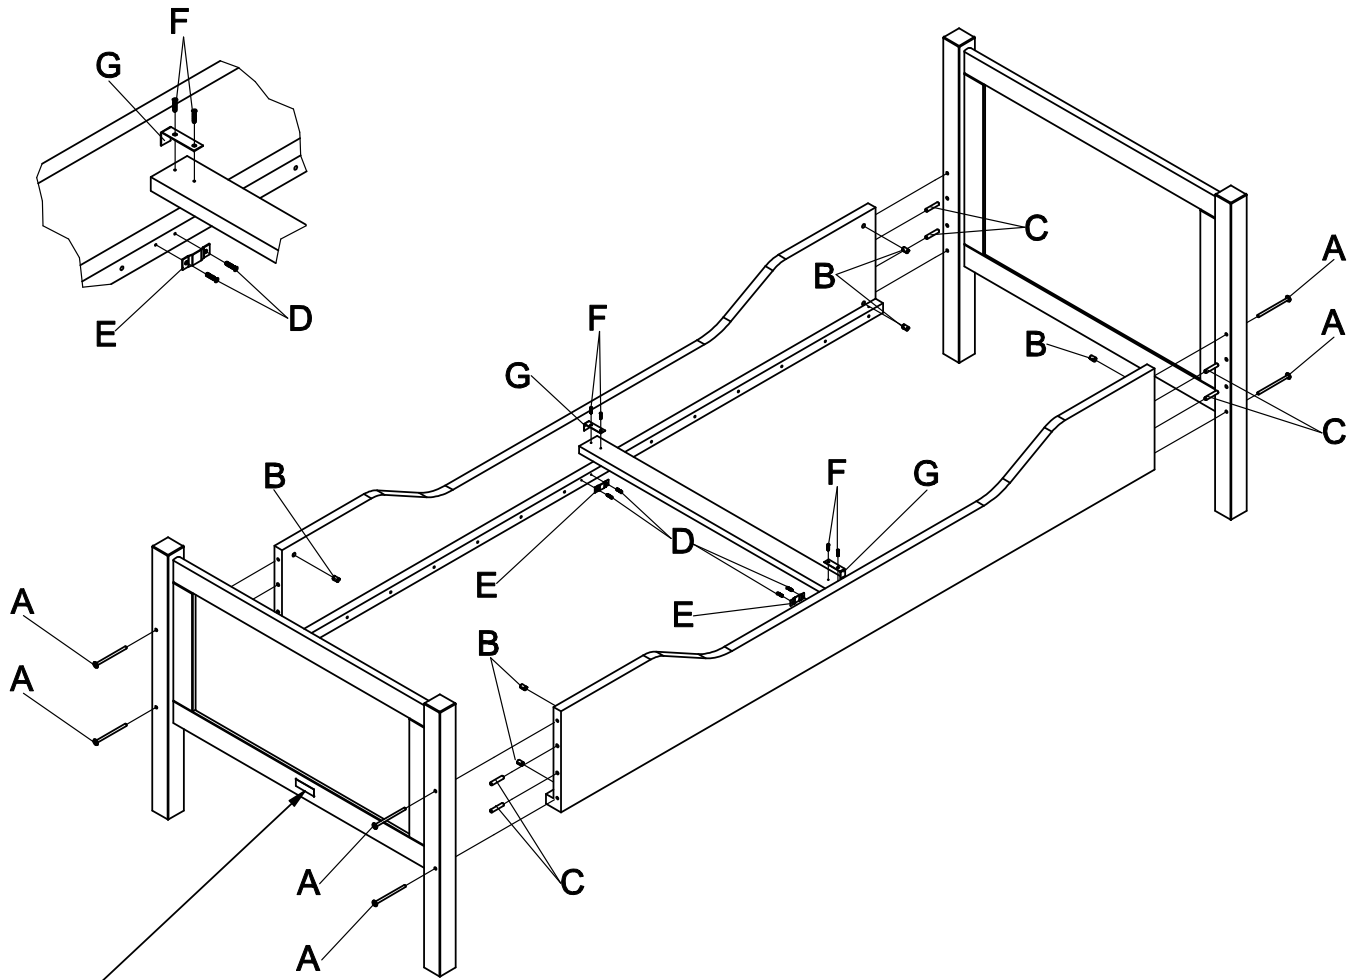

bopita®

ASSEMBLY INSTRUCTION
MONTAGE HANDLEIDING
MONTAGE ANLEITUNG
NOTICE DE MONTAGE
MANUAL DE MONTAJE

UK
NL
D
F
ESP

MODEL
TYPE
COLOUR
ART.CODE

:M&M
:BED 90X200
:WHITE
:5446.11.

Distributor:

BOPITA
Edisonweg 3, 6662 NW Elst
The Netherlands

www.bopita.com

17.01.2008.

 A M6X100 8X	 B M6 8X	 C 8X 3,5X25 4X	 D 3,5X25 4X	 E 2X
artcode:441028	artcode:442004	artcode:	artcode:431008	artcode:446107
 F 3,5X16 4X	 G 2X	 H 1X		
artcode:431006	artcode:446108	artcode:445001		

bopita®

ASSEMBLY INSTRUCTION
MONTAGE HANDLEIDING
MONTAGE ANLEITUNG
NOTICE DE MONTAGE
MANUAL DE MONTAJE

UK
NL
D
F
ESP

MODEL :
TYPE :DRAWER 90X200
COLOUR :WHITE
ART.CODE :5873.11.

Distributor:

BOPITA
Edisonweg 3, 6662 NW Elst
The Netherlands

www.bopita.com

05.03.2008.

<p>A</p>  <p>18X</p>	<p>B</p>  <p>18X</p>	<p>C</p>  <p>Ø8X35</p>	<p>D</p>  <p>28X 3,5X30</p>	<p>E</p>  <p>4X</p>	<p>F</p>  <p>6X 4X16</p>
artcode:444003		artcode:444004		artcode:431009	
artcode:		artcode:		artcode:973006	
artcode:		artcode:		artcode:431011	