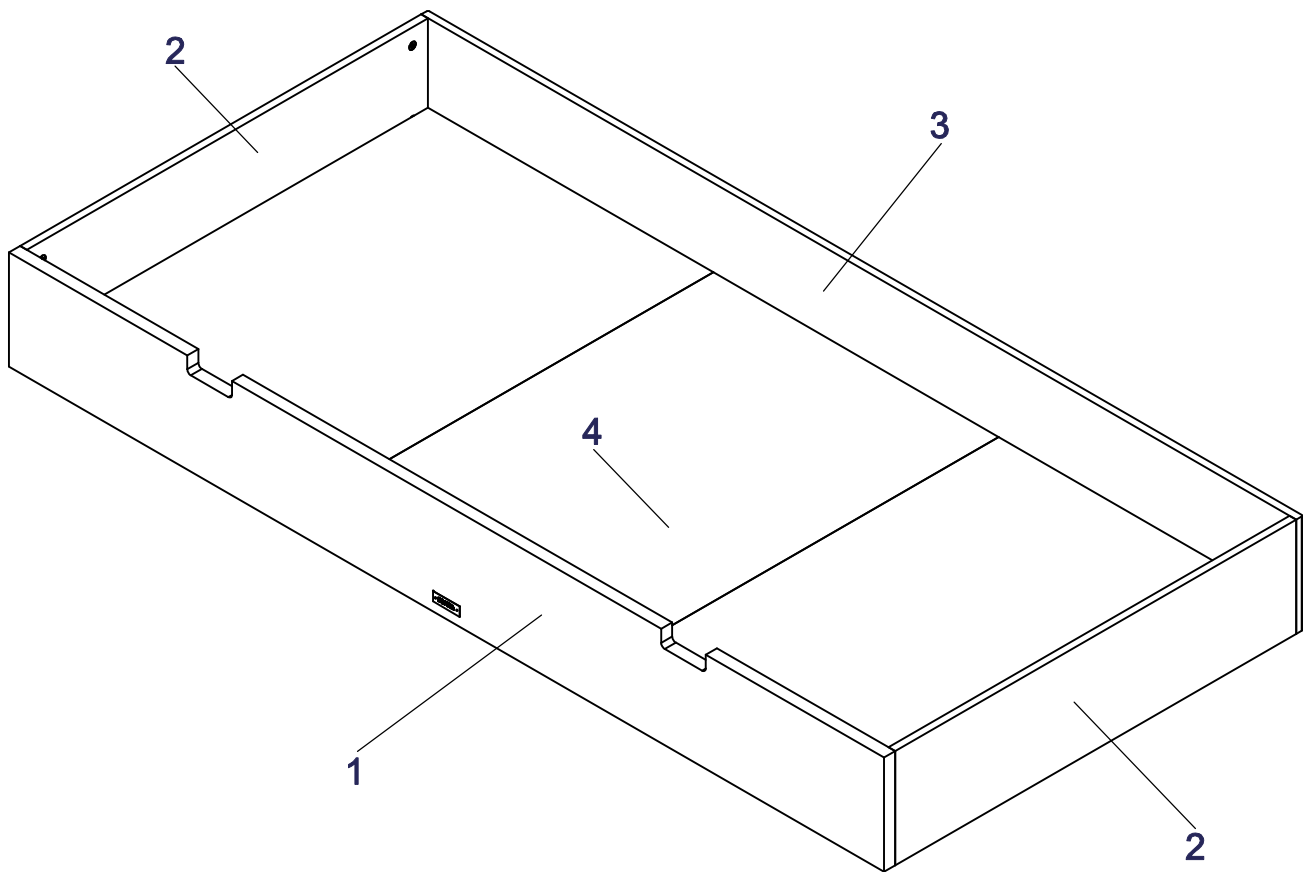

# bopita®

ASSEMBLY INSTRUCTION  
MONTAGE HANDLEIDING  
MONTAGE ANLEITUNG  
NOTICE DE MONTAGE  
MANUAL DE MONTAJE

UK  
NL  
D  
F  
ESP

MODEL : JONNE  
TYPE : 90X200  
COLOUR : WHITE  
ART.CODE : 5499.11.

Distributor:

BOPITA  
Edisonweg 3, 6662 NW Elst  
The Netherlands

[www.bopita.com](http://www.bopita.com)

04.06.2009.

A	B	C	D	E	F
4X	2X	2X	4X	4X	4,5x20 16X
artcode: 973040	artcode: 973040	artcode: 973040	artcode: 446107	artcode: 446108	artcode: 431015
G	H	I	J	K	L
4X30 16X	3,5X16 8X	3,5X25 8X	3,5X35 12X	Ø8X40 12X	M6X35 8X
artcode: 431024	artcode: 431006	artcode: 431008	artcode: 431023	artcode:	artcode: 441014

# bopita®

ASSEMBLY INSTRUCTION  
MONTAGE HANDLEIDING  
MONTAGE ANLEITUNG  
NOTICE DE MONTAGE  
MANUAL DE MONTAJE

UK  
NL  
D  
F  
ESP

MODEL :  
TYPE :DRAWER 90X200  
COLOUR :WHITE  
ART.CODE :5873.11.

Distributor:

BOPITA  
Edisonweg 3, 6662 NW Elst  
The Netherlands

[www.bopita.com](http://www.bopita.com)

05.03.2008.

<p>A</p>  <p>18X</p>	<p>B</p>  <p>18X</p>	<p>C</p>  <p>Ø8X35 28X</p>	<p>D</p>  <p>3,5X30 4X</p>	<p>E</p>  <p>6X</p>	<p>F</p>  <p>4X16 12X</p>
artcode:444003		artcode:444004		artcode:431009	
artcode:		artcode:		artcode:973006	
artcode:		artcode:		artcode:431011	