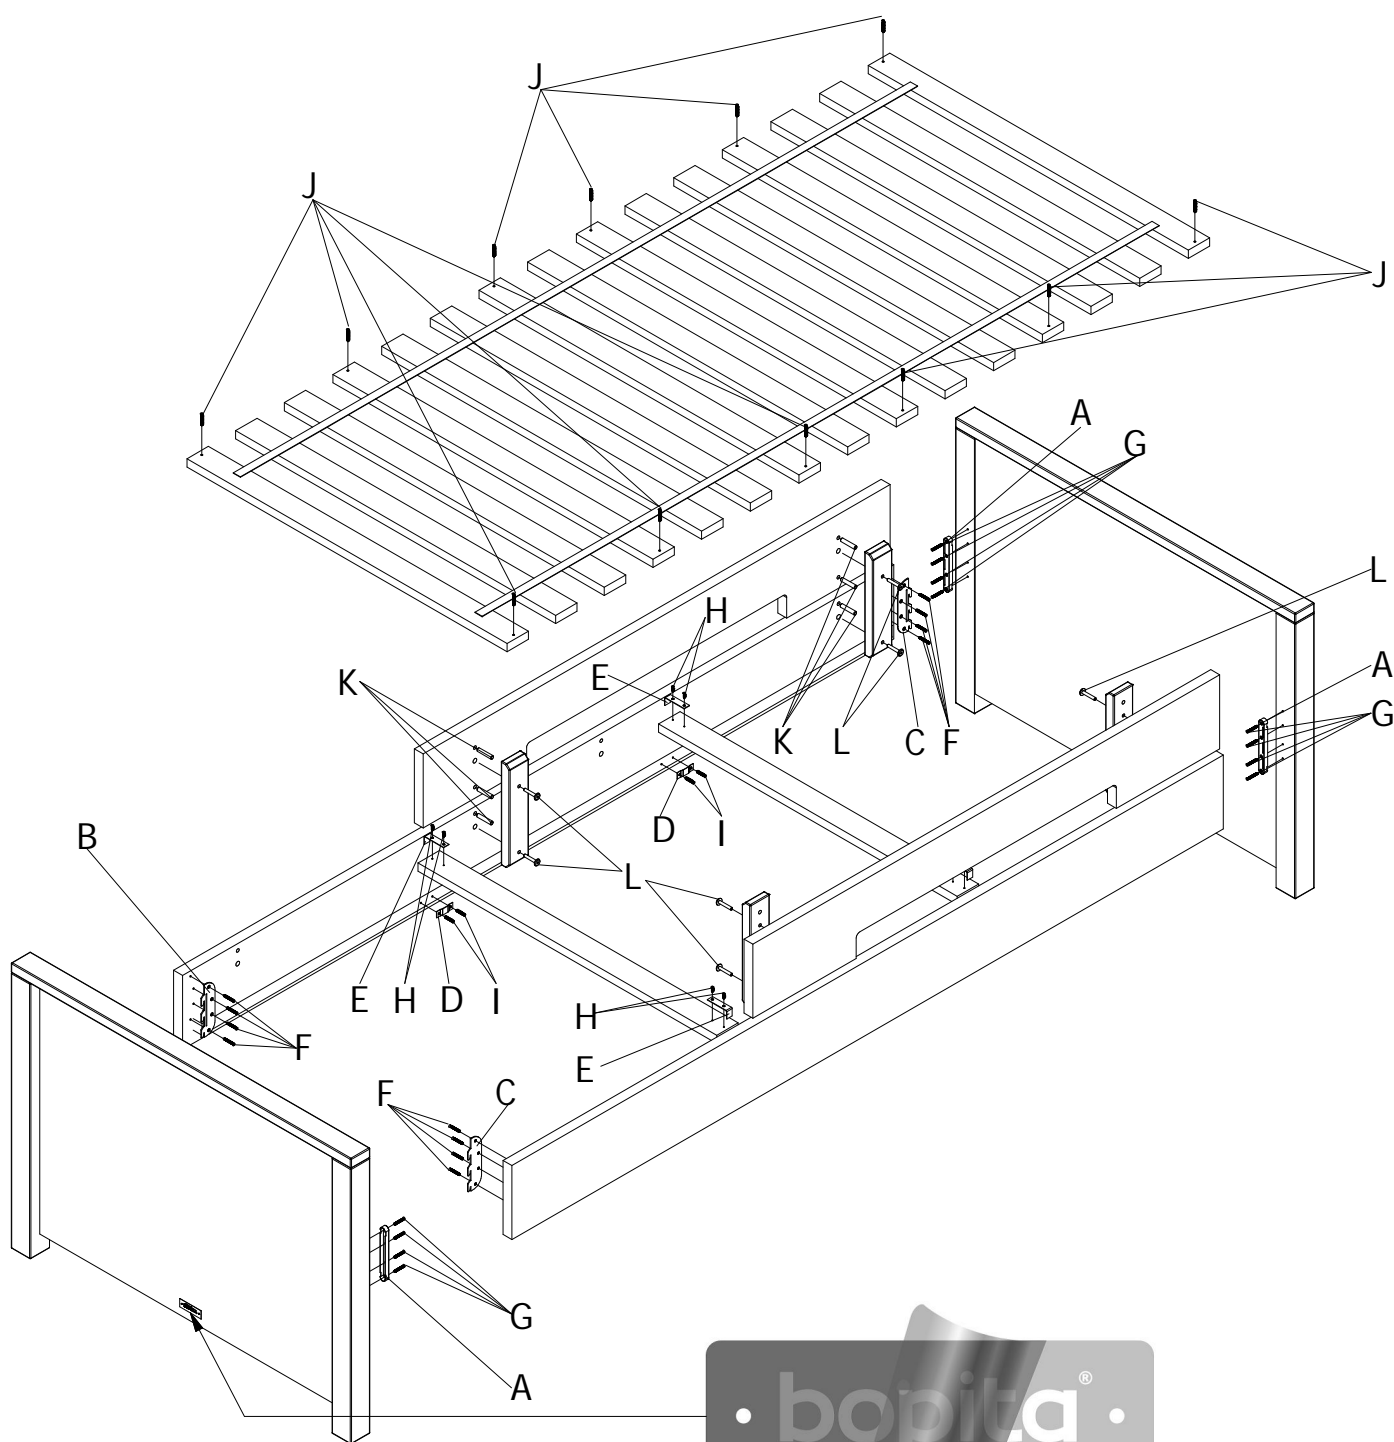

# bopita®

ASSEMBLY INSTRUCTION  
MONTAGE HANDLEIDING  
MONTAGE ANLEITUNG  
NOTICE DE MONTAGE  
MANUAL DE MONTAJE

UK  
NL  
D  
F  
ESP

MODEL : JONNE  
TYPE : 90X200  
COLOUR : WHITE  
ART.CODE : 5499.11.

Distributor:

BOPITA  
Edisonweg 3, 6662 NW Elst  
The Netherlands

[www.bopita.com](http://www.bopita.com)

04.06.2009.

A	B	C	D	E	F
4X	2X	2X	4X	4X	4,5x20 16X
artcode: 973040	artcode: 973040	artcode: 973040	artcode: 446107	artcode: 446108	artcode: 431015
G	H	I	J	K	L
4X30 16X	3,5X16 8X	3,5X25 8X	3,5X35 12X	Ø8X40 12X	M6X35 8X
artcode: 431024	artcode: 431006	artcode: 431008	artcode: 431023	artcode:	artcode: 441014

# bopita®

ASSEMBLY INSTRUCTION  
MONTAGE HANDLEIDING  
MONTAGE ANLEITUNG  
NOTICE DE MONTAGE  
MANUAL DE MONTAJE

UK  
NL  
D  
F  
ESP

MODEL :  
TYPE :DRAWER 90X200  
COLOUR :WHITE  
ART.CODE :5873.11.

Distributor:

BOPITA  
Edisonweg 3, 6662 NW Elst  
The Netherlands

[www.bopita.com](http://www.bopita.com)

05.03.2008.

<p>A</p>  <p>18X</p>	<p>B</p>  <p>18X</p>	<p>C</p>  <p>Ø8X35 28X</p>	<p>D</p>  <p>3,5X30 4X</p>	<p>E</p>  <p>6X</p>	<p>F</p>  <p>4X16 12X</p>
artcode:444003		artcode:444004		artcode:431009	
artcode:		artcode:		artcode:973006	
artcode:		artcode:		artcode:431011	