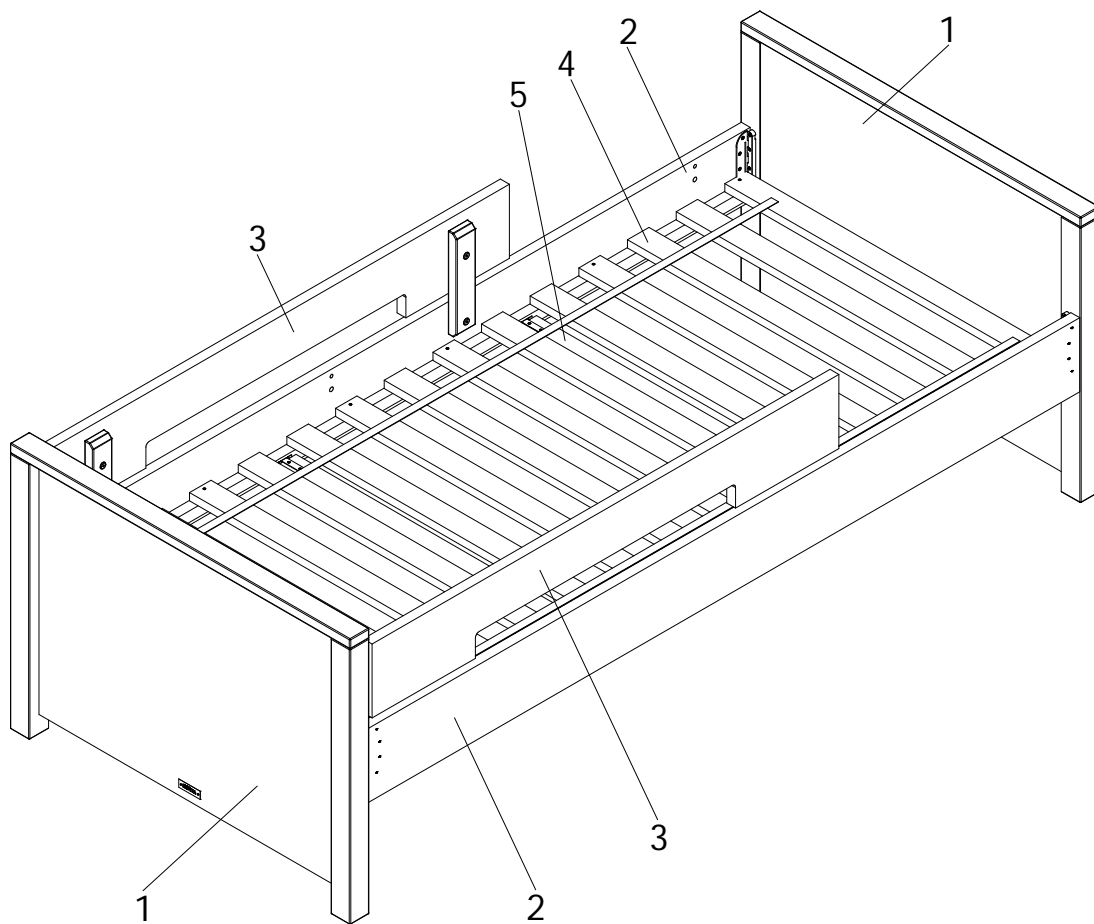

# bopita®

ASSEMBLY INSTRUCTION  
MONTAGE HANDLEIDING  
MONTAGE ANLEITUNG  
NOTICE DE MONTAGE  
MANUAL DE MONTAJE

UK  
NL  
D  
F  
ESP

MODEL : JONNE  
TYPE : 90X200  
COLOUR : WHITE  
ART.CODE : 5499.11.

Distributor:

BOPITA  
Edisonweg 3, 6662 NW Elst  
The Netherlands

[www.bopita.com](http://www.bopita.com)

04.06.2009.

A	B	C	D	E	F
4X	2X	2X	4X	4X	4,5x20 16X
artcode: 973040	artcode: 973040	artcode: 973040	artcode: 446107	artcode: 446108	artcode: 431015
G	H	I	J	K	L
4X30 16X	3,5X16 8X	3,5X25 8X	3,5X35 12X	Ø8X40 12X	M6X35 8X
artcode: 431024	artcode: 431006	artcode: 431008	artcode: 431023	artcode:	artcode: 441014

# bopita®

ASSEMBLY INSTRUCTION  
MONTAGE HANDLEIDING  
MONTAGE ANLEITUNG  
NOTICE DE MONTAGE  
MANUAL DE MONTAJE

UK  
NL  
D  
F  
ESP

MODEL :  
TYPE :DRAWER 90X200  
COLOUR :WHITE  
ART.CODE :5873.11.

Distributor:

BOPITA  
Edisonweg 3, 6662 NW Elst  
The Netherlands

[www.bopita.com](http://www.bopita.com)

05.03.2008.

<p>A</p>  <p>18X</p>	<p>B</p>  <p>18X</p>	<p>C</p>  <p>Ø8X35 28X</p>	<p>D</p>  <p>3,5X30 4X</p>	<p>E</p>  <p>6X</p>	<p>F</p>  <p>4X16 12X</p>
artcode:444003		artcode:444004		artcode:431009	
artcode:		artcode:		artcode:973006	
artcode:		artcode:		artcode:431011	