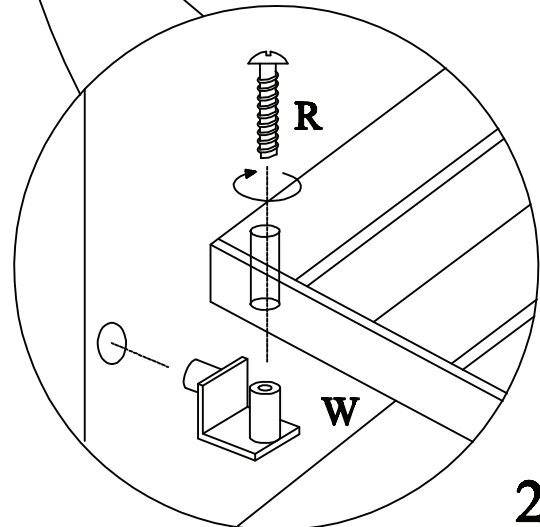

BED MARIE - JOY - 70x140

A. Version of assembly for bed 70/140 with high sides

BED MARIE - 70x140 Junior

B. Version of assembly for bed 70/140 with Junior sides

BED MARIE - JOY - 70x140

A. Version of assembly for bed 70/140 with high sides

30 min.

2

2/3

BED MARIE - 70x140 Junior

B. Version of assembly for bed 70/140 with Junior sides

O
x 16

P
x 4