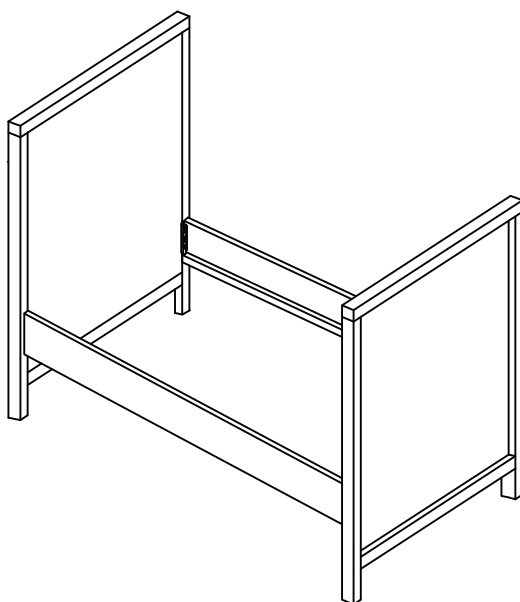

BED MARIE - JOY - 70x140

A. Version of assembly for bed 70/140 with high sides

BED MARIE - 70x140 Junior

B. Version of assembly for bed 70/140 with Junior sides

BED MARIE - JOY - 70x140

A. Version of assembly for bed 70/140 with high sides

30 min.

2

2/3

BED MARIE - 70x140 Junior

B. Version of assembly for bed 70/140 with Junior sides

O
x 16

P
x 4