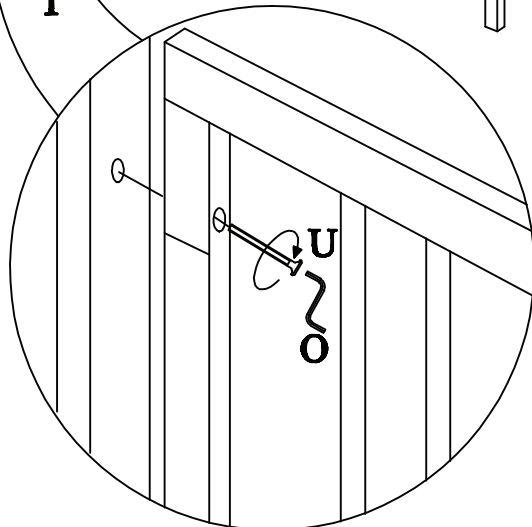

BED MARIE - JOY - 70x140

A. Version of assembly for bed 70/140 with high sides

BED MARIE - 70x140 Junior

B. Version of assembly for bed 70/140 with Junior sides

BED MARIE - JOY - 70x140

A. Version of assembly for bed 70/140 with high sides

30 min.

2

2/3

BED MARIE - 70x140 Junior

B. Version of assembly for bed 70/140 with Junior sides

O
x 16

P
x 4