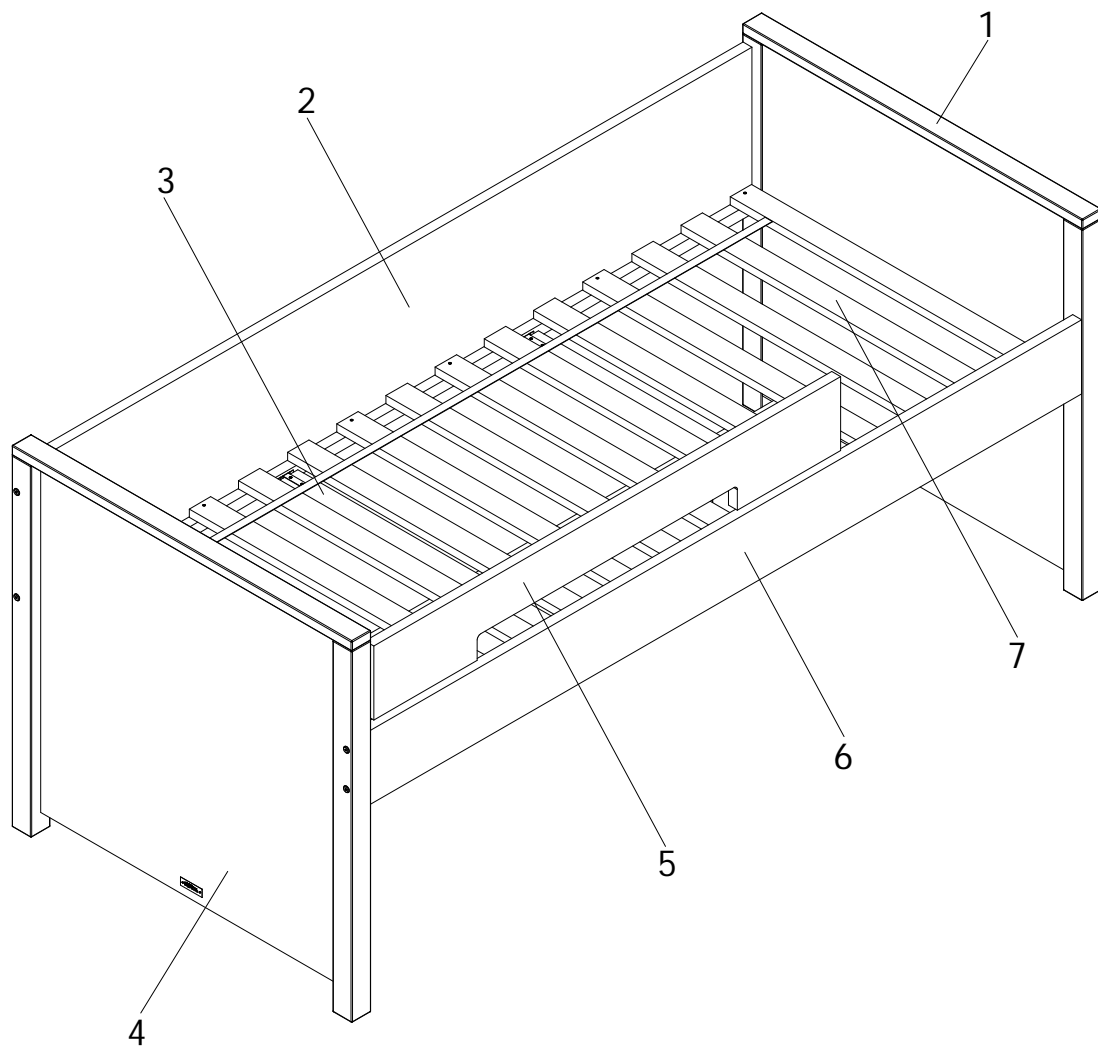

bopita®

ASSEMBLY INSTRUCTION
MONTAGE HANDLEIDING
MONTAGE ANLEITUNG
NOTICE DE MONTAGE
MANUAL DE MONTAJE

UK
NL
D
F
ESP

MODEL :TIMO
TYPE :90X200
COLOUR :WHITE
ART.CODE :5457.11.

Distributor:

BOPITA
Edisonweg 3, 6662 NW Elst
The Netherlands

www.bopita.com

02.06.2009.

A  M6X100 8X	B  M6 8X	C  M6X35 4X	D  3,5X25 8X	E  4X	F  Ø8x40 20X
artcode:441028	artcode:442004	artcode:441014	artcode:431008	artcode:446107	artcode:
G  3,5X16 8X	H  4X	I  3,5X35 18X	J  4X	K  4X	L  1X
artcode:431006	artcode:446108	artcode:431023	artcode:444003	artcode:444004	artcode:445001