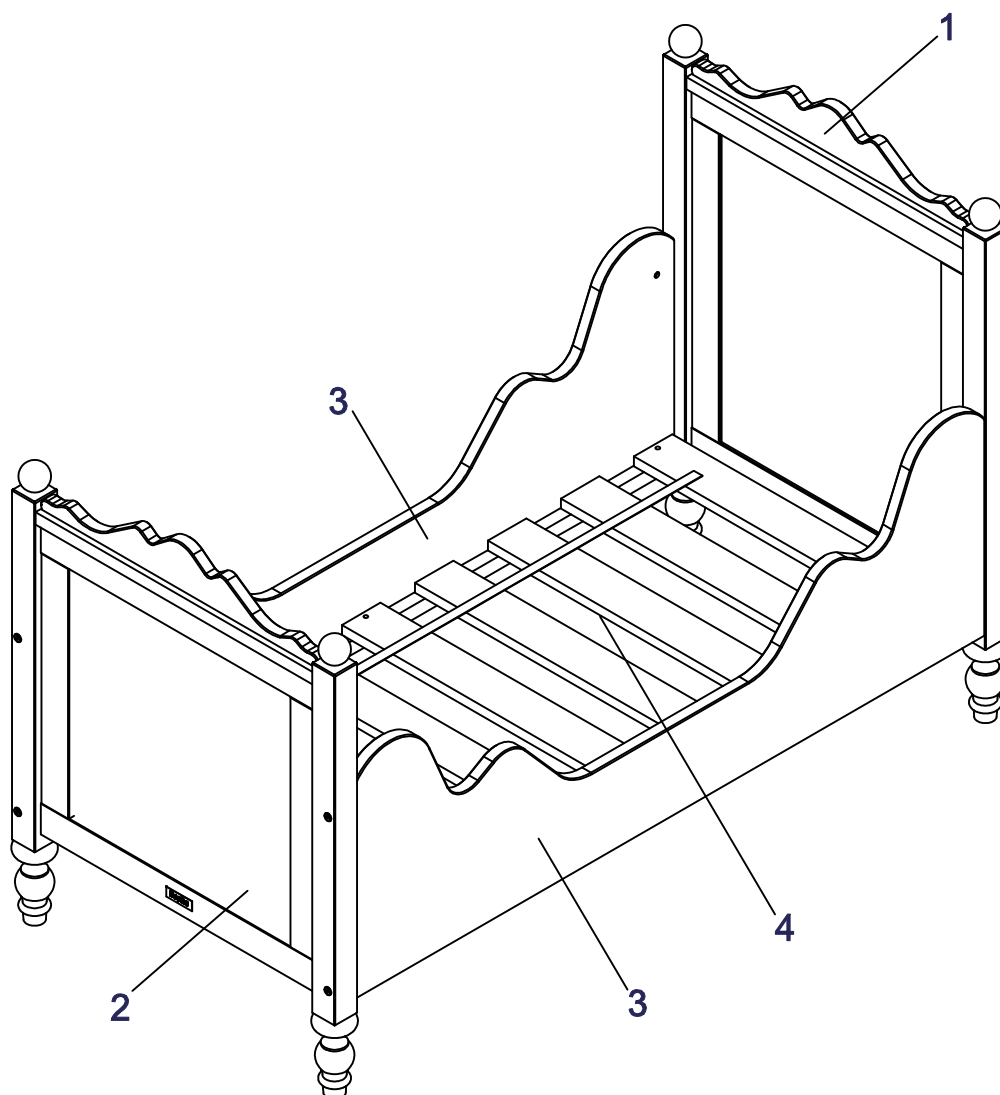

bopita®

ASSEMBLY INSTRUCTION
MONTAGE HANDLEIDING
MONTAGE ANLEITUNG
NOTICE DE MONTAGE
MANUAL DE MONTAJE

UK
NL
D
F
ESP

MODEL
TYPE
COLOUR
ART.CODE

:BELLE
:BED 70X150
:WHITE
:1502.11.

Distributor:

BOPITA
Edisonweg 3, 6662 NW Elst
The Netherlands

www.bopita.com

17.01.2008.

A	B	C	D
			
M6X100	8XM6	8X	1X
artcode:441028 artcode:442004 artcode:445001 artcode:			