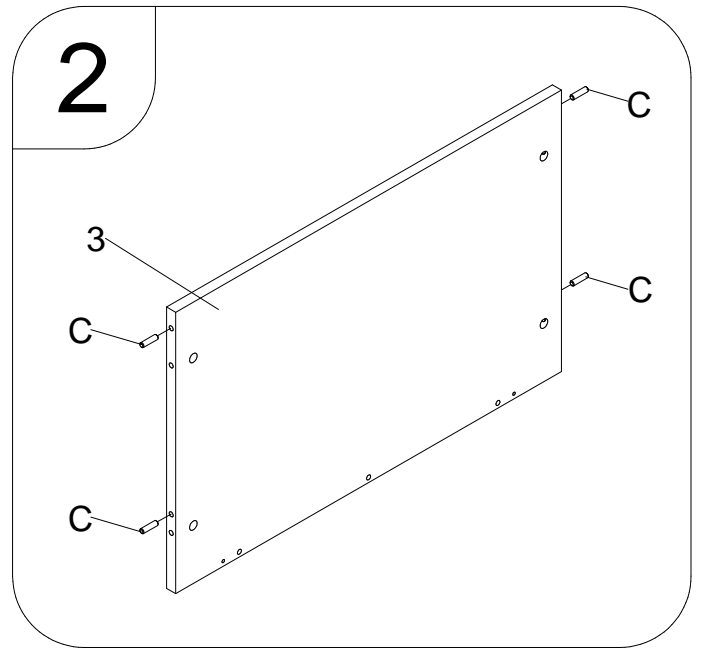

bopita®

ASSEMBLY INSTRUCTION
MONTAGE HANDLEIDING
MONTAGE ANLEITUNG
NOTICE DE MONTAGE
MANUAL DE MONTAJE

UK
NL
D
F
ESP

MODEL
TYPE
COLOUR
ART.CODE

:M&M
:TOYCHEST
:ANTRA
:5200.21.

Distributor:

BOPITA
Edisonweg 3, 6662 NW Elst
The Netherlands

www.bopita.com

06.01.2010.

A	B	C	D	E	F
					
16X	16X	Ø8X30 18X	3,5x16 17X	2X	1X
artcode: 444003	artcode: 444004	artcode:	artcode: 431006	artcode: 447001	artcode: 448005

7

8

9

10

11