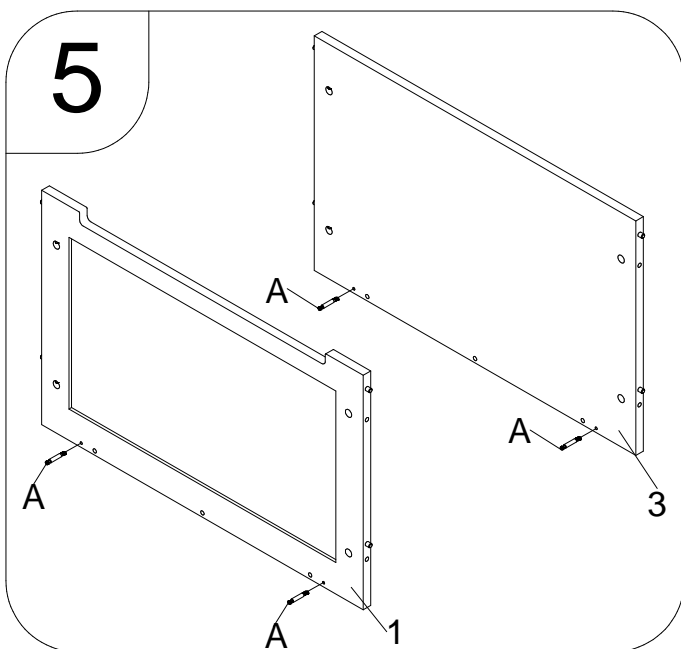

bopita®

ASSEMBLY INSTRUCTION
MONTAGE HANDLEIDING
MONTAGE ANLEITUNG
NOTICE DE MONTAGE
MANUAL DE MONTAJE

UK
NL
D
F
ESP

MODEL
TYPE
COLOUR
ART.CODE

:M&M
:TOYCHEST
:ANTRA
:5200.21.

Distributor:

BOPITA
Edisonweg 3, 6662 NW Elst
The Netherlands

www.bopita.com

06.01.2010.

A	B	C	D	E	F
					
16X	16X	Ø8X30 18X	3,5x16 17X	2X	1X
artcode: 444003	artcode: 444004	artcode:	artcode: 431006	artcode: 447001	artcode: 448005

7

8

9

10

11