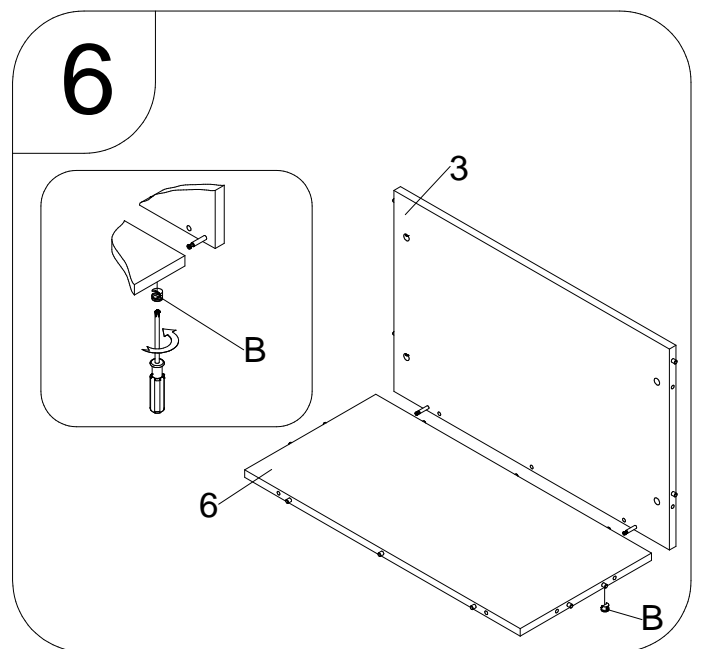

bopita®

ASSEMBLY INSTRUCTION
MONTAGE HANDLEIDING
MONTAGE ANLEITUNG
NOTICE DE MONTAGE
MANUAL DE MONTAJE

UK
NL
D
F
ESP

MODEL
TYPE
COLOUR
ART.CODE

:M&M
:TOYCHEST
:ANTRA
:5200.21.

Distributor:

BOPITA
Edisonweg 3, 6662 NW Elst
The Netherlands

www.bopita.com

06.01.2010.

A	B	C	D	E	F
					
16X	16X	Ø8X30 18X	3,5x16 17X	2X	1X
artcode: 444003	artcode: 444004	artcode:	artcode: 431006	artcode: 447001	artcode: 448005

7

8

9

10

11