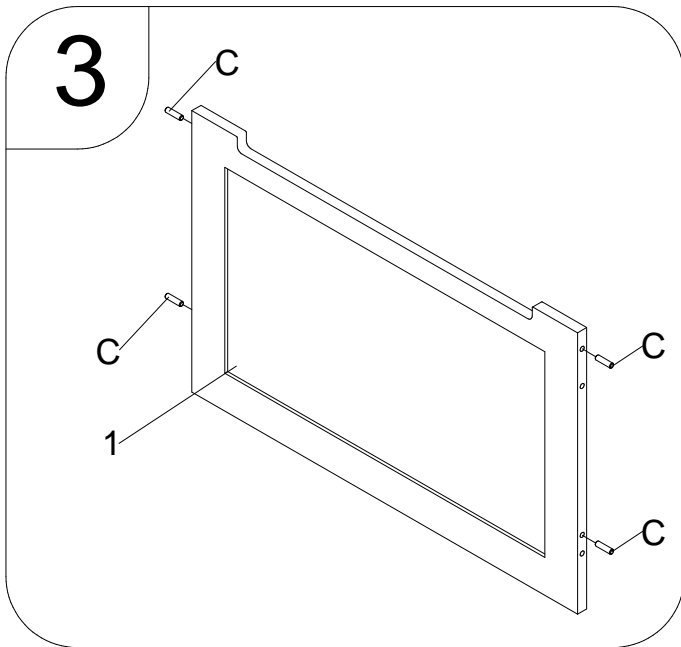

bopita®

ASSEMBLY INSTRUCTION
MONTAGE HANDLEIDING
MONTAGE ANLEITUNG
NOTICE DE MONTAGE
MANUAL DE MONTAJE

UK
NL
D
F
ESP

MODEL
TYPE
COLOUR
ART.CODE

:M&M
:TOYCHEST
:ANTRA
:5200.21.

Distributor:

BOPITA
Edisonweg 3, 6662 NW Elst
The Netherlands

www.bopita.com

06.01.2010.

A	B	C	D	E	F
					
16X	16X	Ø8X30 18X	3,5x16 17X	2X	1X
artcode: 444003	artcode: 444004	artcode:	artcode: 431006	artcode: 447001	artcode: 448005

7

8

9

10

11