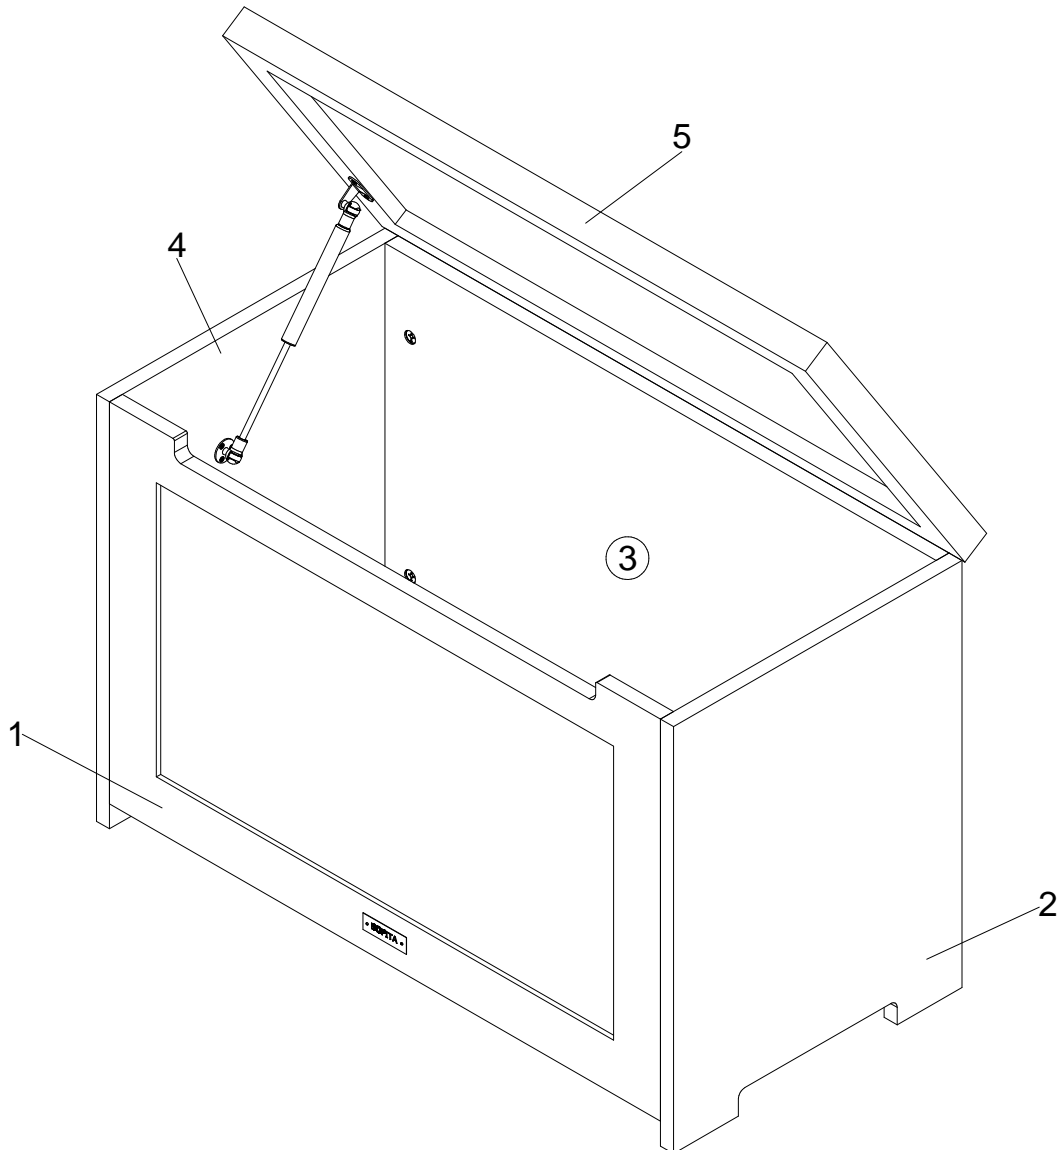

bopita®

ASSEMBLY INSTRUCTION
MONTAGE HANDLEIDING
MONTAGE ANLEITUNG
NOTICE DE MONTAGE
MANUAL DE MONTAJE

UK
NL
D
F
ESP

MODEL
TYPE
COLOUR
ART.CODE

:M&M
:TOYCHEST
:ANTRA
:5200.21.

Distributor:

BOPITA
Edisonweg 3, 6662 NW Elst
The Netherlands

www.bopita.com

06.01.2010.

A	B	C	D	E	F
					
16X	16X	Ø8X30 18X	3,5x16 17X	2X	1X
artcode: 444003	artcode: 444004	artcode:	artcode: 431006	artcode: 447001	artcode: 448005

7

8

9

10

11