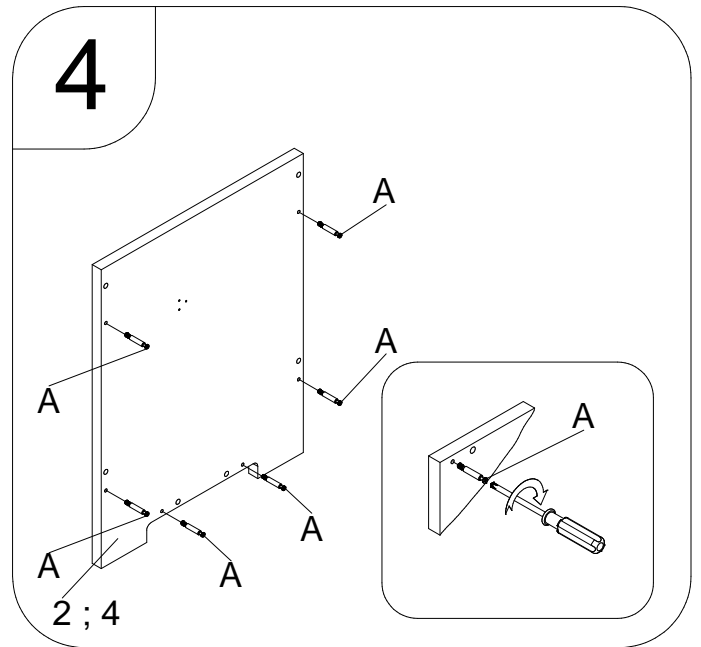

bopita®

ASSEMBLY INSTRUCTION
MONTAGE HANDLEIDING
MONTAGE ANLEITUNG
NOTICE DE MONTAGE
MANUAL DE MONTAJE

UK
NL
D
F
ESP

MODEL
TYPE
COLOUR
ART.CODE

:M&M
:TOYCHEST
:ANTRA
:5200.21.

Distributor:

BOPITA
Edisonweg 3, 6662 NW Elst
The Netherlands

www.bopita.com

06.01.2010.

A	B	C	D	E	F
					
16X	16X	Ø8X30 18X	3,5x16 17X	2X	1X
artcode: 444003	artcode: 444004	artcode:	artcode: 431006	artcode: 447001	artcode: 448005

7

8

9

10

11