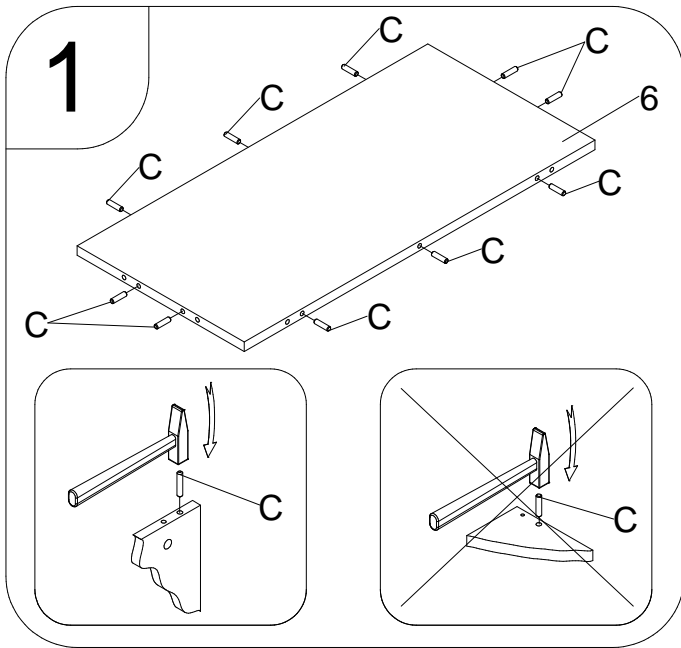

bopita®

ASSEMBLY INSTRUCTION
MONTAGE HANDLEIDING
MONTAGE ANLEITUNG
NOTICE DE MONTAGE
MANUAL DE MONTAJE

UK
NL
D
F
ESP

MODEL
TYPE
COLOUR
ART.CODE

:M&M
:TOYCHEST
:ANTRA
:5200.21.

Distributor:

BOPITA
Edisonweg 3, 6662 NW Elst
The Netherlands

www.bopita.com

06.01.2010.

A	B	C	D	E	F
					
16X	16X	Ø8X30 18X	3,5x16 17X	2X	1X
artcode: 444003	artcode: 444004	artcode:	artcode: 431006	artcode: 447001	artcode: 448005

7

8

9

10

11