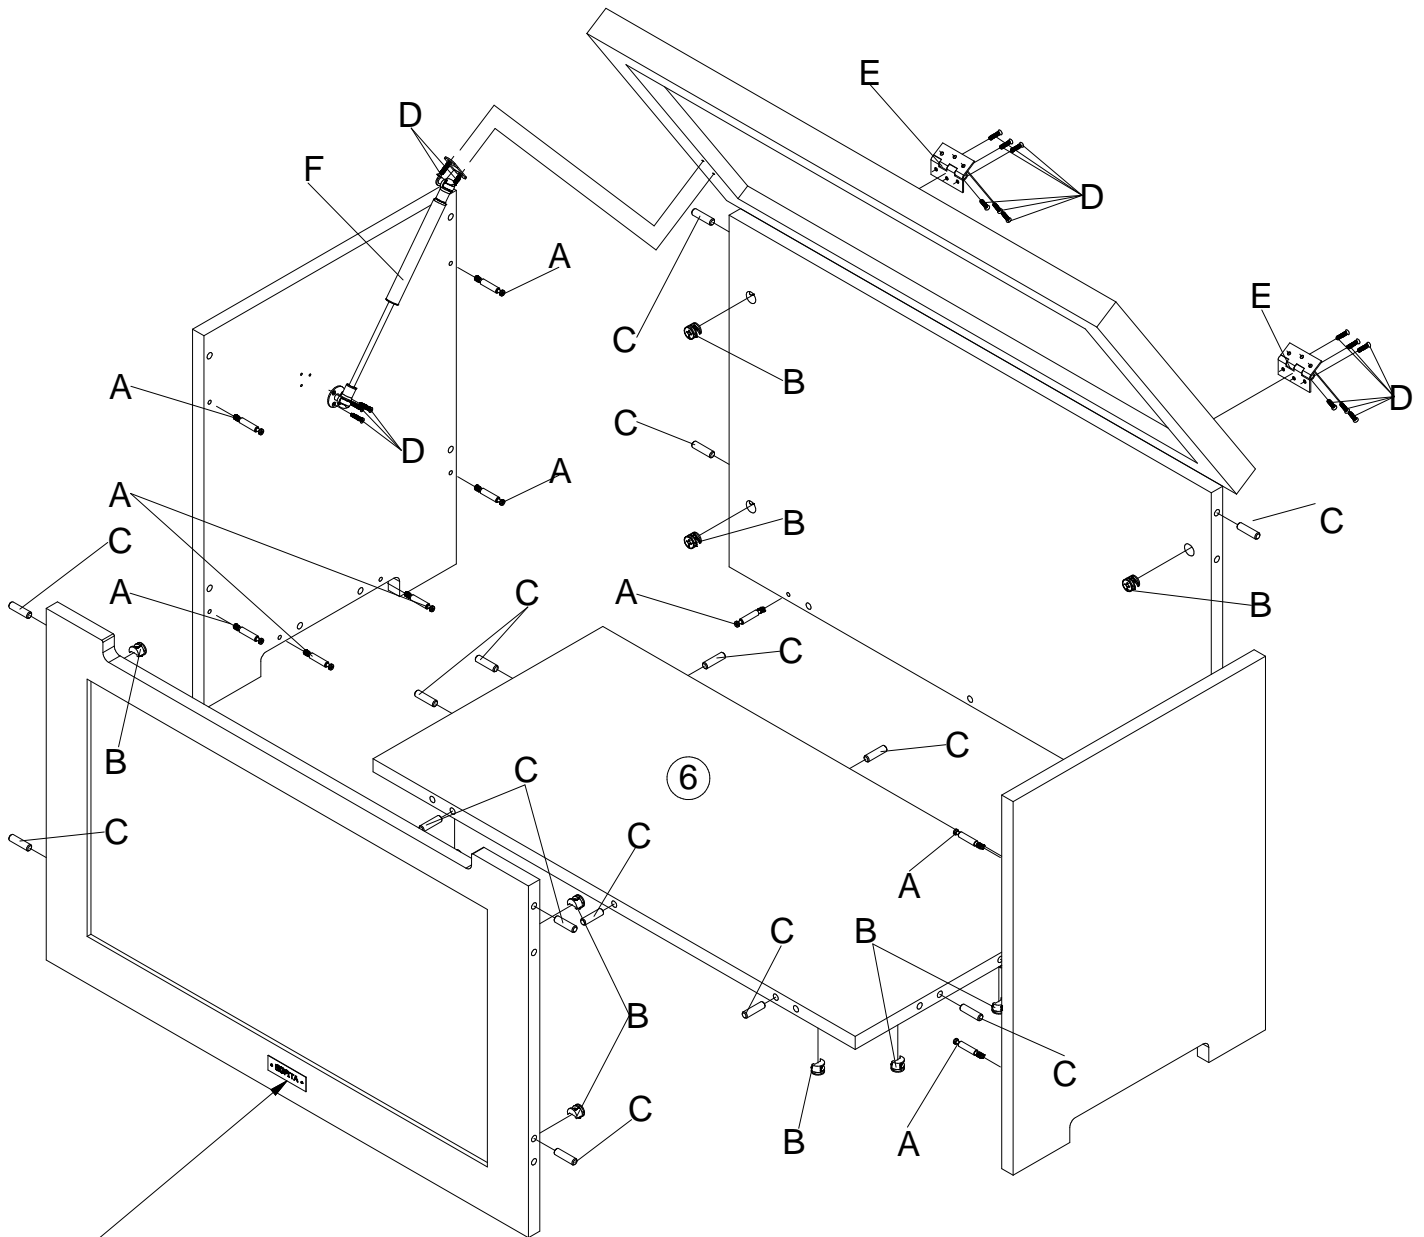

bopita®

ASSEMBLY INSTRUCTION
MONTAGE HANDLEIDING
MONTAGE ANLEITUNG
NOTICE DE MONTAGE
MANUAL DE MONTAJE

UK
NL
D
F
ESP

MODEL
TYPE
COLOUR
ART.CODE

:M&M
:TOYCHEST
:ANTRA
:5200.21.

Distributor:

BOPITA
Edisonweg 3, 6662 NW Elst
The Netherlands

www.bopita.com

06.01.2010.

A	B	C	D	E	F
					
16X	16X	Ø8X30 18X	3,5x16 17X	2X	1X
artcode: 444003	artcode: 444004	artcode:	artcode: 431006	artcode: 447001	artcode: 448005

7

8

9

10

11