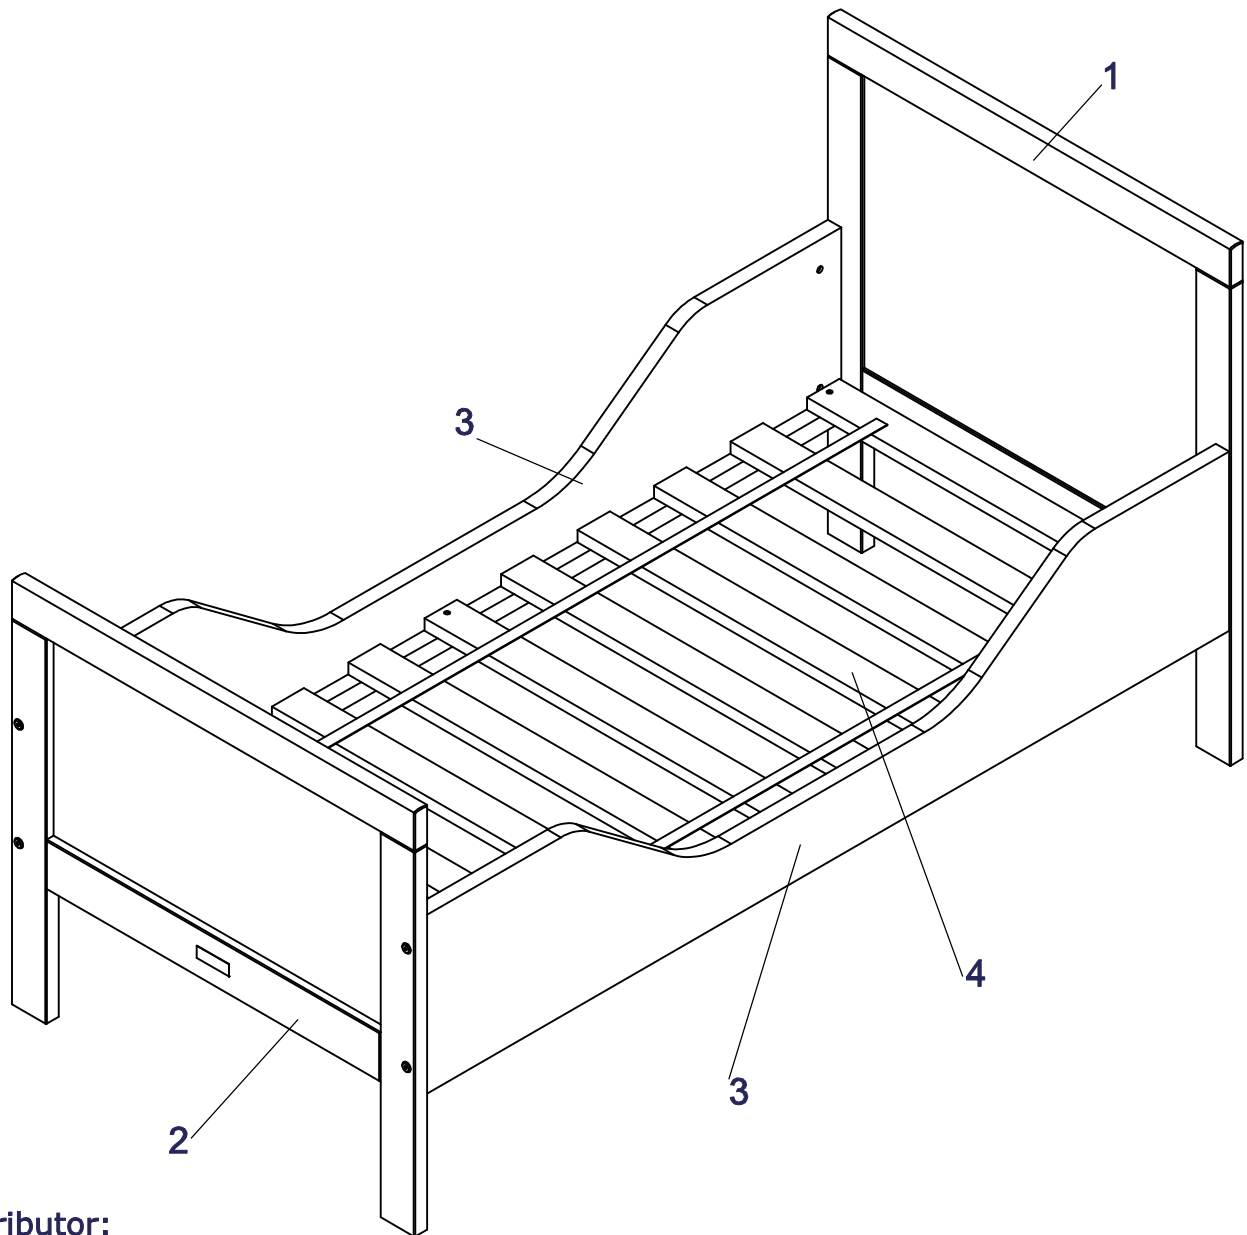

bopita®

ASSEMBLY INSTRUCTION
MONTAGE HANDLEIDING
MONTAGE ANLEITUNG
NOTICE DE MONTAGE
MANUAL DE MONTAJE

UK
NL
D
F
ESP

MODEL
TYPE
COLOUR
ART.CODE

:ROMY
:BED
:ANTRA
:1546.21.

Distributor:

BOPITA
Edisonweg 3, 6662 NW Elst
The Netherlands

www.bopita.com

22.06.2009.

A	B	C	D
			
M6X70	8X M6	1X	Ø6X30 6X
artcode:441019		artcode:442004	
artcode:445001		artcode:	